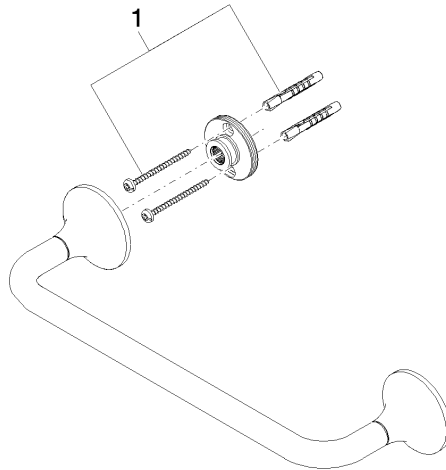

83 030 809

- gauge 300 mm
- width 360mm
- height 60 mm
- rosette Ø 60 mm
- 98mm projection

	Brushed Durabronze (23kt Gold)	83 030 809-28
	Chrome	83 030 809-00
	Brushed Platinum	83 030 809-06
	Platinum	83 030 809-08
	Dark Chrome	83 030 809-19
	Brushed Bronze	83 030 809-42
	Brushed Champagne (22kt Gold)	83 030 809-46
	Champagne (22kt Gold)	83 030 809-47
	Brushed Dark Platinum	83 030 809-99

83 030 809

mm [inches]

83 030 809

Product version from 3/13/2017 to 8/29/2019

**Product version from 8/29/2019**

Parts for other  
finishes can be found  
here: [Chrome](#)

VAIA Bath grip - Brushed Durabronss (23kt Gold)

VAIA

83 030 809

Spare parts list

Product version from 3/13/2017 to 8/29/2019

**Product version from 8/29/2019**

No.	Item Number	Name	Quantity used	Delivery time
	05 30 31 025 00 90	fixing set	1	2