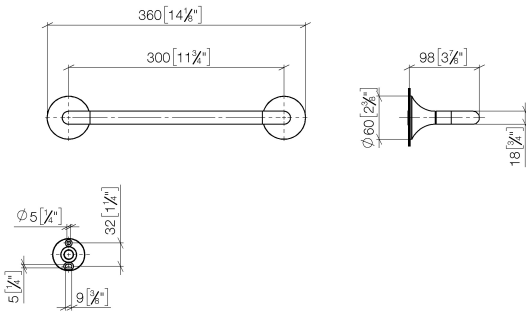

83 030 809

- gauge 300 mm
- width 360mm
- height 60 mm
- rosette Ø 60 mm
- 98mm projection

	Brushed Durabronze (23kt Gold)	83 030 809-28
	Chrome	83 030 809-00
	Brushed Platinum	83 030 809-06
	Platinum	83 030 809-08
	Dark Chrome	83 030 809-19
	Brushed Bronze	83 030 809-42
	Brushed Champagne (22kt Gold)	83 030 809-46
	Champagne (22kt Gold)	83 030 809-47
	Brushed Dark Platinum	83 030 809-99

83 030 809

mm [inches]

83 030 809

Product version from 3/13/2017 to 8/29/2019

**Product version from 8/29/2019**

Parts for other  
finishes can be found  
here: [Chrome](#)

VAIA Bath grip - Brushed Durabronss (23kt Gold)