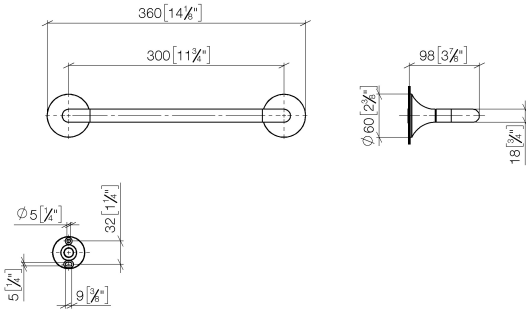

83 030 809

- gauge 300 mm
- width 360mm
- height 60 mm
- rosette Ø 60 mm
- 98mm projection

	Brushed Bronze	83 030 809-42
	Chrome	83 030 809-00
	Brushed Platinum	83 030 809-06
	Platinum	83 030 809-08
	Dark Chrome	83 030 809-19
	Brushed Durabronze (23kt Gold)	83 030 809-28
	Brushed Champagne (22kt Gold)	83 030 809-46
	Champagne (22kt Gold)	83 030 809-47
	Brushed Dark Platinum	83 030 809-99

83 030 809

mm [inches]

83 030 809

Product version from 8/29/2019

Parts for other
finishes can be found
here: [Chrome](#)

83 030 809

Spare parts list

Product version from 8/29/2019