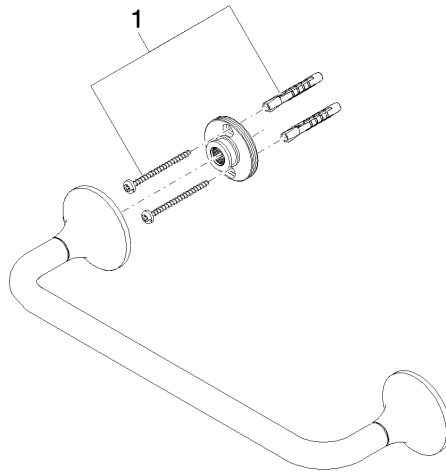

83 030 809

- gauge 300 mm
- width 360mm
- height 60 mm
- rosette Ø 60 mm
- 98mm projection

	Brushed Bronze	83 030 809-42
	Chrome	83 030 809-00
	Brushed Platinum	83 030 809-06
	Platinum	83 030 809-08
	Dark Chrome	83 030 809-19
	Brushed Durabronze (23kt Gold)	83 030 809-28
	Brushed Champagne (22kt Gold)	83 030 809-46
	Champagne (22kt Gold)	83 030 809-47
	Brushed Dark Platinum	83 030 809-99

83 030 809

mm [inches]

83 030 809

Product version from 8/29/2019

Parts for other
finishes can be found
here: [Chrome](#)

83 030 809

Spare parts list

Product version from 8/29/2019