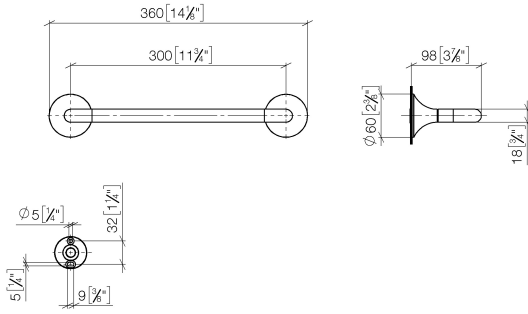

83 030 809

- gauge 300 mm
- width 360mm
- height 60 mm
- rosette Ø 60 mm
- 98mm projection

	Brushed Champagne (22kt Gold)	83 030 809-46
	Chrome	83 030 809-00
	Brushed Platinum	83 030 809-06
	Platinum	83 030 809-08
	Dark Chrome	83 030 809-19
	Brushed Durabronze (23kt Gold)	83 030 809-28
	Brushed Bronze	83 030 809-42
	Champagne (22kt Gold)	83 030 809-47
	Brushed Dark Platinum	83 030 809-99

VAIA Bath grip - Brushed Champagne (22kt Gold)

VAIA

83 030 809

mm [inches]

83 030 809

Product version from 8/29/2019

Parts for other
finishes can be found
here: [Chrome](#)

VAIA Bath grip - Brushed Champagne (22kt Gold)