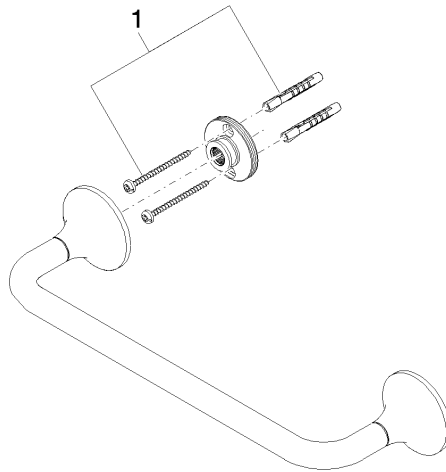

83 030 809

- gauge 300 mm
- width 360mm
- height 60 mm
- rosette Ø 60 mm
- 98mm projection

	Brushed Champagne (22kt Gold)	83 030 809-46
	Chrome	83 030 809-00
	Brushed Platinum	83 030 809-06
	Platinum	83 030 809-08
	Dark Chrome	83 030 809-19
	Brushed Durabronze (23kt Gold)	83 030 809-28
	Brushed Bronze	83 030 809-42
	Champagne (22kt Gold)	83 030 809-47
	Brushed Dark Platinum	83 030 809-99

VAIA Bath grip - Brushed Champagne (22kt Gold)

VAIA

83 030 809

mm [inches]

83 030 809

Product version from 8/29/2019

Parts for other
finishes can be found
here: [Chrome](#)

VAIA Bath grip - Brushed Champagne (22kt Gold)