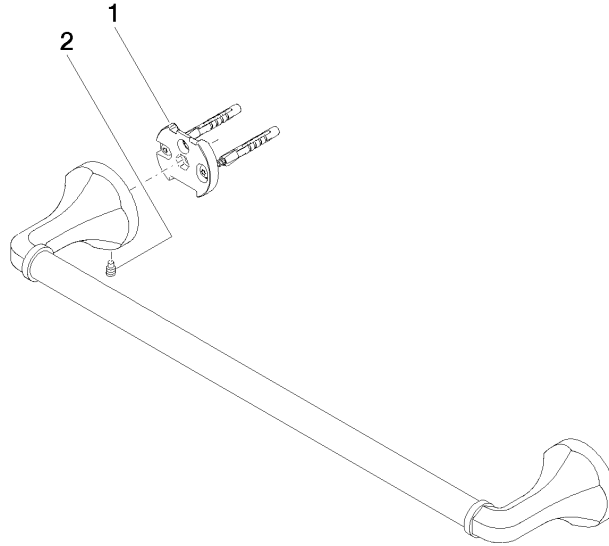

MADISON Towel bar - Durabronss (23kt Gold)

MADISON

83 045 361

- gauge 450 mm
- width 510mm
- height 60 mm
- rosette Ø 60 mm
- 90mm projection

	Durabronss (23kt Gold)	83 045 361-09
	Chrome	83 045 361-00
	Brushed Platinum	83 045 361-06
	Platinum	83 045 361-08
	Brushed Durabronss (23kt Gold)	83 045 361-28
	Brushed Dark Platinum	83 045 361-99

Recommended miscellaneous

MADISON Mounting for towel bar/tumbler mounting on two sides - 12 358 970 90
 •for towel bar mounting plus towel bar mounting on back.

83 045 361

mm [inches]

83 045 361

Product version from 7/3/2016

MADISON Towel bar - Durabronss (23kt Gold)

MADISON

83 045 361

Spare parts list

Product version from 7/3/2016

No.	Item Number	Name	Quantity used	Delivery time
	05 17 97 507 00 90	fixing set	4	2