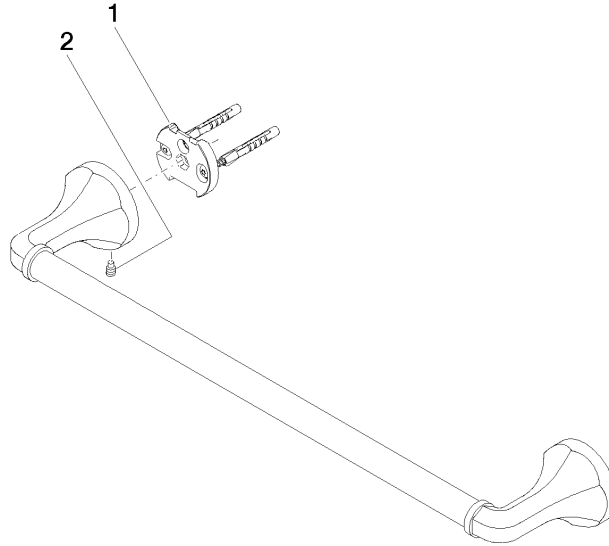

83 045 361

- gauge 450 mm
- width 510mm
- height 60 mm
- rosette Ø 60 mm
- 90mm projection

	Brushed Durabronz (23kt Gold)	83 045 361-28
	Chrome	83 045 361-00
	Brushed Platinum	83 045 361-06
	Platinum	83 045 361-08
	Durabronz (23kt Gold)	83 045 361-09
	Brushed Dark Platinum	83 045 361-99

83 045 361

mm [inches]

83 045 361

Product version from 7/3/2016

Parts for other
finishes can be found
here: [Chrome](#)

MADISON Towel bar - Brushed Durabronz (23kt Gold)

MADISON

83 045 361

Spare parts list

Product version from 7/3/2016

No.	Item Number	Name	Quantity used	Delivery time
	05 17 97 507 00 90	fixing set	4	2