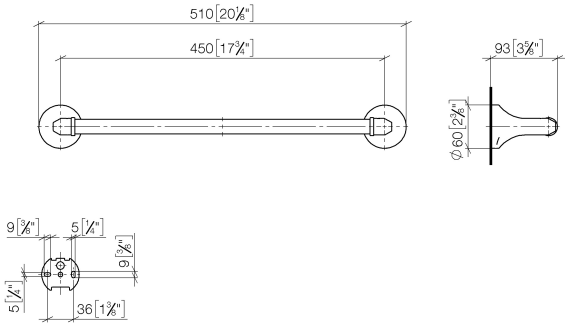

83 045 361

- gauge 450 mm
- width 510mm
- height 60 mm
- rosette Ø 60 mm
- 90mm projection

	Brushed Durabronz (23kt Gold)	83 045 361-28
	Chrome	83 045 361-00
	Brushed Platinum	83 045 361-06
	Platinum	83 045 361-08
	Durabronz (23kt Gold)	83 045 361-09
	Brushed Dark Platinum	83 045 361-99

83 045 361

mm [inches]

83 045 361

Product version from 7/3/2016

Parts for other
finishes can be found
here: [Chrome](#)

MADISON Towel bar - Brushed Durabronz (23kt Gold)

MADISON

83 045 361

Spare parts list

Product version from 7/3/2016

No.	Item Number	Name	Quantity used	Delivery time
	05 17 97 507 00 90	fixing set	4	2