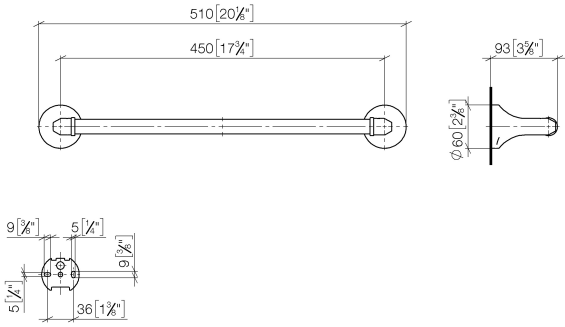

**MADISON Towel bar - Brushed Dark Platinum**

MADISON

83 045 361

- gauge 450 mm
- width 510mm
- height 60 mm
- rosette Ø 60 mm
- 90mm projection

	Brushed Dark Platinum	83 045 361-99
	Chrome	83 045 361-00
	Brushed Platinum	83 045 361-06
	Platinum	83 045 361-08
	Durabress (23kt Gold)	83 045 361-09
	Brushed Durabress (23kt Gold)	83 045 361-28

**Recommended miscellaneous**

**MADISON Mounting for towel bar/tumbler mounting on two sides -** 12 358 970 90

- for towel bar mounting plus towel bar mounting on back.

83 045 361

mm [inches]

83 045 361

**Product version from 7/3/2016**

MADISON Towel bar - Brushed Dark Platinum

MADISON

83 045 361

**Spare parts list**

**Product version from 7/3/2016**

No.	Item Number	Name	Quantity used	Delivery time
	05 17 97 507 00 90	fixing set	4	2