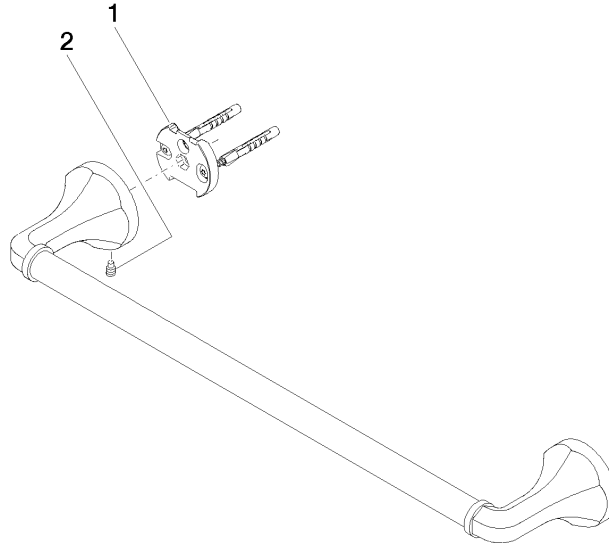

**MADISON Towel bar - Brushed Dark Platinum**

MADISON

83 045 361

- gauge 450 mm
- width 510mm
- height 60 mm
- rosette Ø 60 mm
- 90mm projection

	Brushed Dark Platinum	83 045 361-99
	Chrome	83 045 361-00
	Brushed Platinum	83 045 361-06
	Platinum	83 045 361-08
	Durabress (23kt Gold)	83 045 361-09
	Brushed Durabress (23kt Gold)	83 045 361-28

**Recommended miscellaneous**

**MADISON Mounting for towel bar/tumbler mounting on two sides -** 12 358 970 90

- for towel bar mounting plus towel bar mounting on back.

83 045 361

mm [inches]

83 045 361

**Product version from 7/3/2016**

MADISON Towel bar - Brushed Dark Platinum

MADISON

83 045 361

**Spare parts list**

**Product version from 7/3/2016**

No.	Item Number	Name	Quantity used	Delivery time
	05 17 97 507 00 90	fixing set	4	2