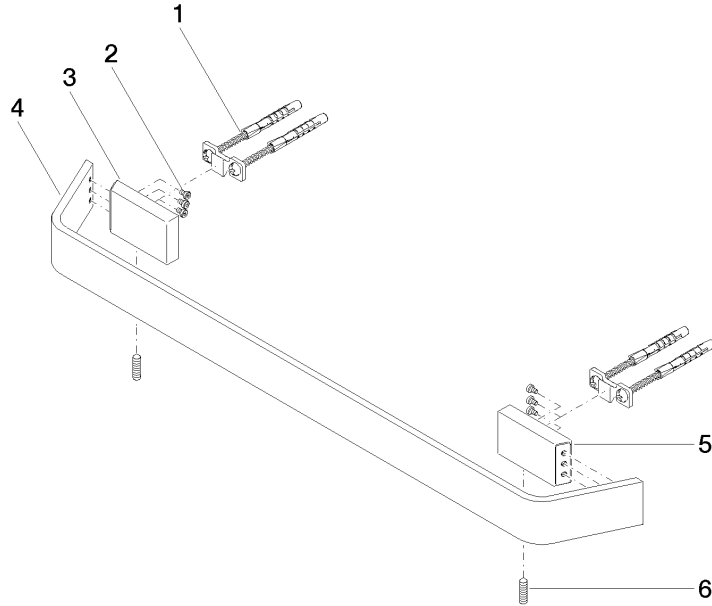

CL.1 Towel bar - Brushed Champagne (22kt Gold)

CL.1

83 045 705

- gauge 449 mm
- width 523mm
- height 35 mm
- 70mm projection

	Brushed Champagne (22kt Gold)	83 045 705-46
	Chrome	83 045 705-00
	Brushed Platinum	83 045 705-06
	Dark Chrome	83 045 705-19
	Champagne (22kt Gold)	83 045 705-47
	Brushed Dark Platinum	83 045 705-99

CL.1 Towel bar - Brushed Champagne (22kt Gold)

CL.1

83 045 705

mm [inches]

83 045 705

Product version from 3/9/2015

Parts for other finishes can be found here: [Chrome](#)

CL.1 Towel bar - Brushed Champagne (22kt Gold)

CL.1

83 045 705

Spare parts list

Product version from 3/9/2015

No.	Item Number	Name	Quantity used	Delivery time
	05 17 20 758 00 90	fixing set	13	2