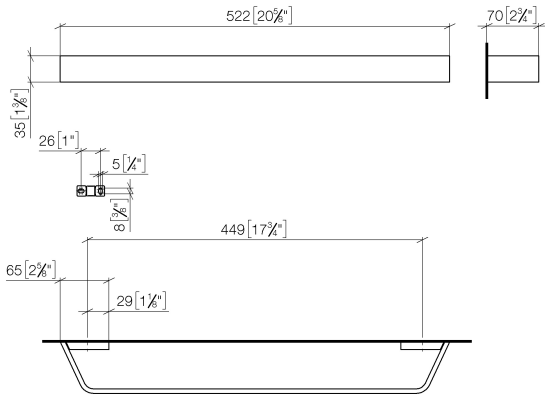

CL.1 Towel bar - Brushed Champagne (22kt Gold)

CL.1

83 045 705

- gauge 449 mm
- width 523mm
- height 35 mm
- 70mm projection

	Brushed Champagne (22kt Gold)	83 045 705-46
	Chrome	83 045 705-00
	Brushed Platinum	83 045 705-06
	Dark Chrome	83 045 705-19
	Champagne (22kt Gold)	83 045 705-47
	Brushed Dark Platinum	83 045 705-99

CL.1 Towel bar - Brushed Champagne (22kt Gold)

CL.1

83 045 705

mm [inches]

83 045 705

Product version from 3/9/2015

Parts for other finishes can be found here: [Chrome](#)

CL.1 Towel bar - Brushed Champagne (22kt Gold)

CL.1

83 045 705

Spare parts list

Product version from 3/9/2015

No.	Item Number	Name	Quantity used	Delivery time
	05 17 20 758 00 90	fixing set	13	2