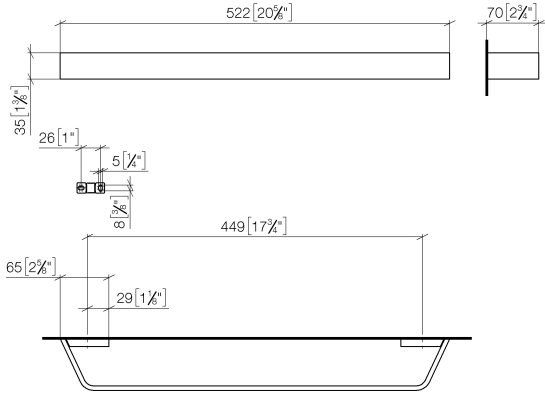

CL.1 Towel bar - Brushed Dark Platinum

CL.1

83 045 705

- gauge 449 mm
- width 523mm
- height 35 mm
- 70mm projection

	Brushed Dark Platinum	83 045 705-99
	Chrome	83 045 705-00
	Brushed Platinum	83 045 705-06
	Dark Chrome	83 045 705-19
	Brushed Champagne (22kt Gold)	83 045 705-46
	Champagne (22kt Gold)	83 045 705-47

83 045 705

mm [inches]

83 045 705

Product version from 3/9/2015

Parts for other finishes can be found here: [Chrome](#)

CL.1 Towel bar - Brushed Dark Platinum

CL.1

83 045 705

Spare parts list

Product version from 3/9/2015

No.	Item Number	Name	Quantity used	Delivery time
	05 17 20 758 00 90	fixing set	13	2