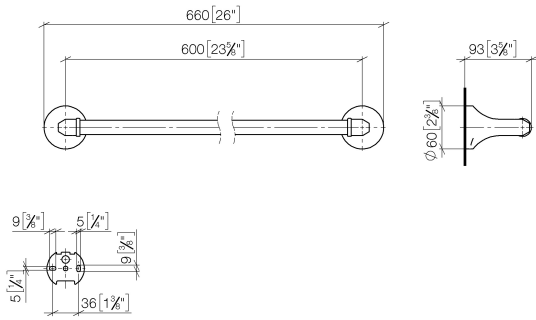

83 060 361

- gauge 600 mm
- width 660mm
- height 60 mm
- rosette Ø 60 mm
- 90mm projection

	Chrome	83 060 361-00
	Brushed Platinum	83 060 361-06
	Platinum	83 060 361-08
	Durabress (23kt Gold)	83 060 361-09
	Brushed Durabress (23kt Gold)	83 060 361-28
	Brushed Dark Platinum	83 060 361-99

**Recommended miscellaneous**

**MADISON Mounting for towel bar/tumbler mounting on two sides -** 12 358 970 90  
 ●for towel bar mounting plus towel bar mounting on back.

# MADISON Towel bar - Chrome

MADISON

83 060 361

mm [inches]

**Product version from 7/3/2016**

MADISON Towel bar - Chrome

MADISON

83 060 361