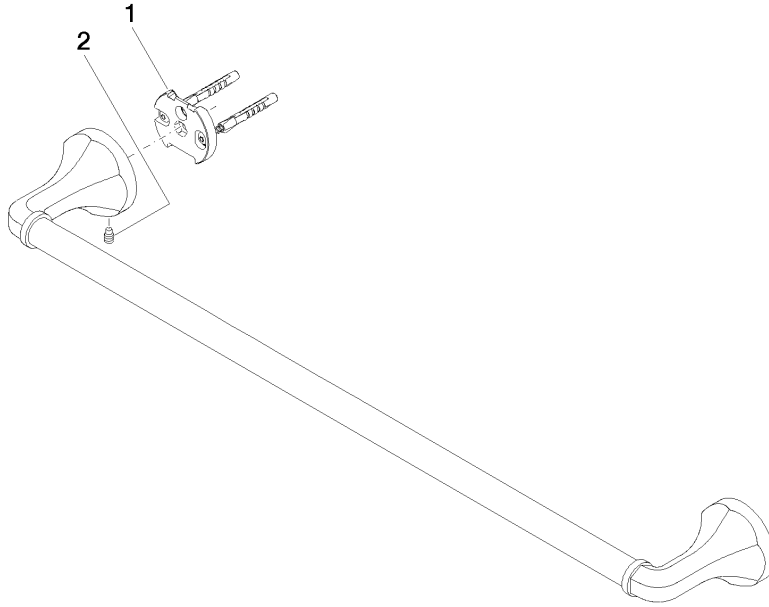

83 060 361

- gauge 600 mm
- width 660mm
- height 60 mm
- rosette Ø 60 mm
- 90mm projection

	Chrome	83 060 361-00
	Brushed Platinum	83 060 361-06
	Platinum	83 060 361-08
	Durabress (23kt Gold)	83 060 361-09
	Brushed Durabress (23kt Gold)	83 060 361-28
	Brushed Dark Platinum	83 060 361-99

**Recommended miscellaneous**

**MADISON Mounting for towel bar/tumbler mounting on two sides -** 12 358 970 90  
 ●for towel bar mounting plus towel bar mounting on back.

# MADISON Towel bar - Chrome

MADISON

83 060 361

mm [inches]

**Product version from 7/3/2016**

MADISON Towel bar - Chrome

MADISON

83 060 361

**Spare parts list**

**Product version from 7/3/2016**

No.	Item Number	Name	Quantity used	Delivery time
	05 17 97 507 00 90	fixing set	4	2