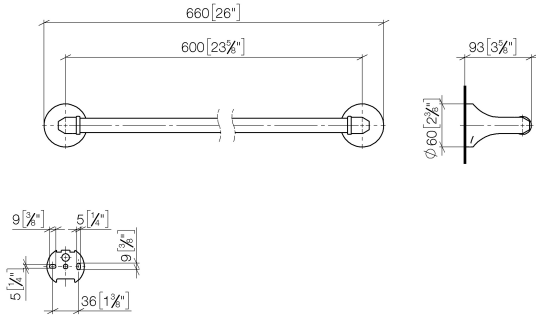

83 060 361

- gauge 600 mm
- width 660mm
- height 60 mm
- rosette Ø 60 mm
- 90mm projection

	Brushed Platinum	83 060 361-06
	Chrome	83 060 361-00
	Platinum	83 060 361-08
	Durabress (23kt Gold)	83 060 361-09
	Brushed Durabress (23kt Gold)	83 060 361-28
	Brushed Dark Platinum	83 060 361-99

Recommended miscellaneous

MADISON Mounting for towel bar/tumbler mounting on two sides - 12 358 970 90
 ●for towel bar mounting plus towel bar mounting on back.

MADISON Towel bar - Brushed Platinum

MADISON

83 060 361

mm [inches]

Product version from 7/3/2016

MADISON Towel bar - Brushed Platinum

MADISON

83 060 361

Spare parts list

Product version from 7/3/2016

No.	Item Number	Name	Quantity used	Delivery time
	05 17 97 507 00 90	fixing set	4	2