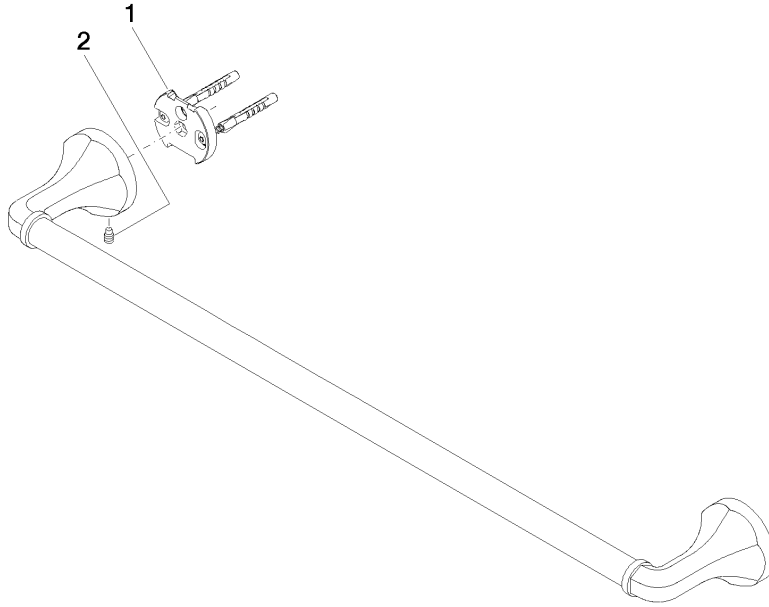

83 060 361

- gauge 600 mm
- width 660mm
- height 60 mm
- rosette Ø 60 mm
- 90mm projection

	Brushed Platinum	83 060 361-06
	Chrome	83 060 361-00
	Platinum	83 060 361-08
	Durabress (23kt Gold)	83 060 361-09
	Brushed Durabress (23kt Gold)	83 060 361-28
	Brushed Dark Platinum	83 060 361-99

Recommended miscellaneous

MADISON Mounting for towel bar/tumbler mounting on two sides - 12 358 970 90
 ●for towel bar mounting plus towel bar mounting on back.

MADISON Towel bar - Brushed Platinum

MADISON

83 060 361

mm [inches]

Product version from 7/3/2016

MADISON Towel bar - Brushed Platinum

MADISON

83 060 361

Spare parts list

Product version from 7/3/2016

No.	Item Number	Name	Quantity used	Delivery time
	05 17 97 507 00 90	fixing set	4	2