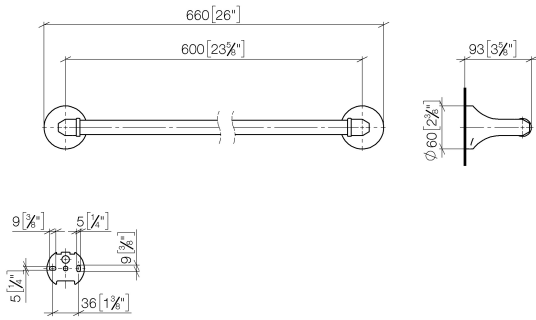

83 060 361

- gauge 600 mm
- width 660mm
- height 60 mm
- rosette Ø 60 mm
- 90mm projection

	Platinum	83 060 361-08
	Chrome	83 060 361-00
	Brushed Platinum	83 060 361-06
	Durabress (23kt Gold)	83 060 361-09
	Brushed Durabress (23kt Gold)	83 060 361-28
	Brushed Dark Platinum	83 060 361-99

Recommended miscellaneous

MADISON Mounting for towel bar/tumbler mounting on two sides - 12 358 970 90
 ●for towel bar mounting plus towel bar mounting on back.

83 060 361

mm [inches]

Product version from 7/3/2016

MADISON Towel bar - Platinum

MADISON

83 060 361

Spare parts list

Product version from 7/3/2016

No.	Item Number	Name	Quantity used	Delivery time
	05 17 97 507 00 90	fixing set	4	2