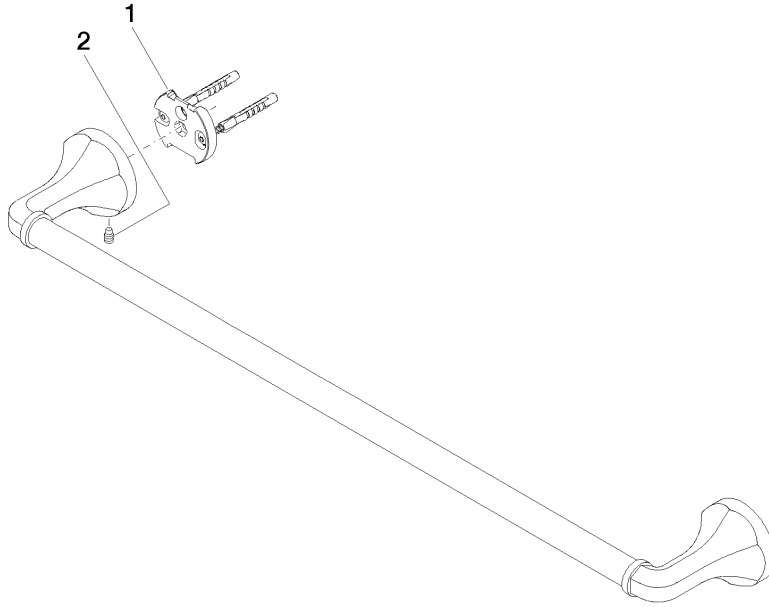

83 060 361

- gauge 600 mm
- width 660mm
- height 60 mm
- rosette Ø 60 mm
- 90mm projection

	Platinum	83 060 361-08
	Chrome	83 060 361-00
	Brushed Platinum	83 060 361-06
	Durabress (23kt Gold)	83 060 361-09
	Brushed Durabress (23kt Gold)	83 060 361-28
	Brushed Dark Platinum	83 060 361-99

Recommended miscellaneous

MADISON Mounting for towel bar/tumbler mounting on two sides - 12 358 970 90
 ●for towel bar mounting plus towel bar mounting on back.

83 060 361

mm [inches]

Product version from 7/3/2016

MADISON Towel bar - Platinum

MADISON

83 060 361

Spare parts list

Product version from 7/3/2016

No.	Item Number	Name	Quantity used	Delivery time
	05 17 97 507 00 90	fixing set	4	2