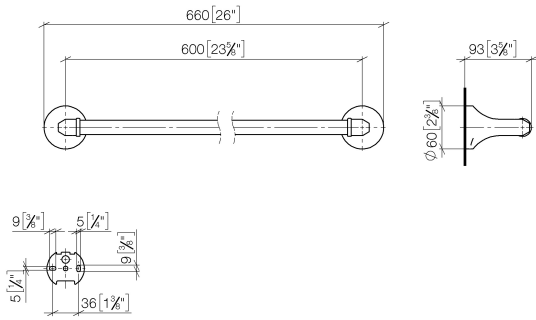

MADISON Towel bar - Durabronss (23kt Gold)

MADISON

83 060 361

- gauge 600 mm
- width 660mm
- height 60 mm
- rosette Ø 60 mm
- 90mm projection

| | | |
|--|--------------------------------|---------------|
|  | Durabronss (23kt Gold) | 83 060 361-09 |
|  | Chrome | 83 060 361-00 |
|  | Brushed Platinum | 83 060 361-06 |
|  | Platinum | 83 060 361-08 |
|  | Brushed Durabronss (23kt Gold) | 83 060 361-28 |
|  | Brushed Dark Platinum | 83 060 361-99 |

Recommended miscellaneous

MADISON Mounting for towel bar/tumbler mounting on two sides - 12 358 970 90
 •for towel bar mounting plus towel bar mounting on back.

83 060 361

mm [inches]

83 060 361

Product version from 7/3/2016

MADISON Towel bar - Durabronss (23kt Gold)

MADISON

83 060 361

Spare parts list

Product version from 7/3/2016

| No. | Item Number | Name | Quantity used | Delivery time |
|-----|--------------------|------------|---------------|---------------|
| | 05 17 97 507 00 90 | fixing set | 4 | 2 |