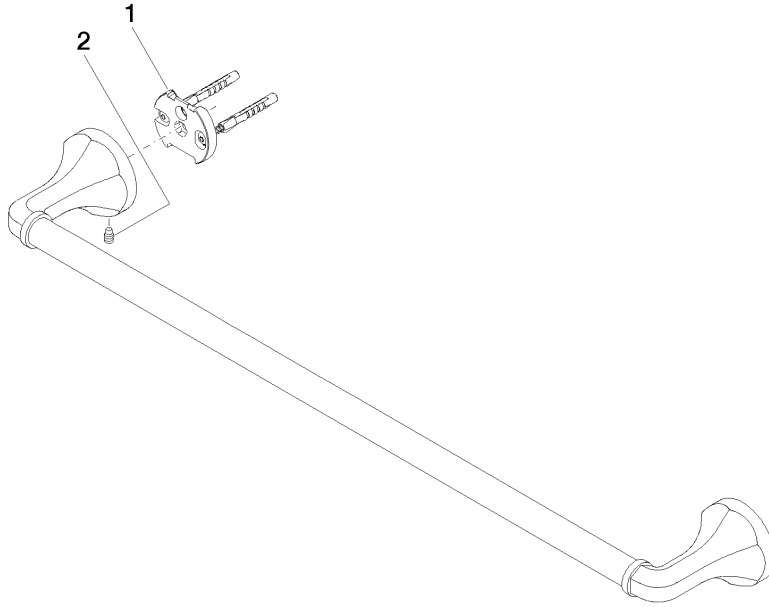

MADISON Towel bar - Durabronss (23kt Gold)

MADISON

83 060 361

- gauge 600 mm
- width 660mm
- height 60 mm
- rosette Ø 60 mm
- 90mm projection

| | | |
|--|--------------------------------|---------------|
|  | Durabronss (23kt Gold) | 83 060 361-09 |
|  | Chrome | 83 060 361-00 |
|  | Brushed Platinum | 83 060 361-06 |
|  | Platinum | 83 060 361-08 |
|  | Brushed Durabronss (23kt Gold) | 83 060 361-28 |
|  | Brushed Dark Platinum | 83 060 361-99 |

Recommended miscellaneous

MADISON Mounting for towel bar/tumbler mounting on two sides - 12 358 970 90
 •for towel bar mounting plus towel bar mounting on back.

83 060 361

mm [inches]

83 060 361

Product version from 7/3/2016

MADISON Towel bar - Durabronss (23kt Gold)

MADISON

83 060 361

Spare parts list

Product version from 7/3/2016

| No. | Item Number | Name | Quantity used | Delivery time |
|-----|--------------------|------------|---------------|---------------|
| | 05 17 97 507 00 90 | fixing set | 4 | 2 |