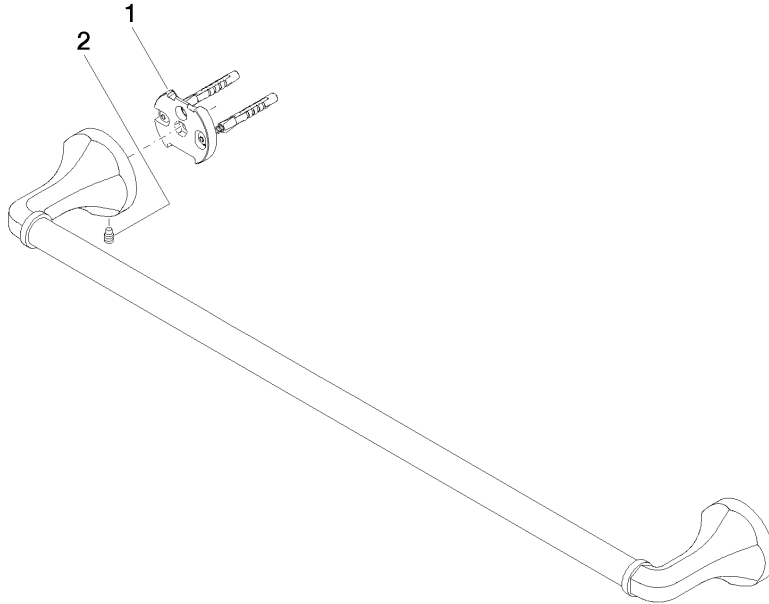

MADISON Towel bar - Brushed Durabron (23kt Gold)

MADISON

83 060 361

- gauge 600 mm
- width 660mm
- height 60 mm
- rosette Ø 60 mm
- 90mm projection

	Brushed Durabron (23kt Gold)	83 060 361-28
	Chrome	83 060 361-00
	Brushed Platinum	83 060 361-06
	Platinum	83 060 361-08
	Durabron (23kt Gold)	83 060 361-09
	Brushed Dark Platinum	83 060 361-99

Recommended miscellaneous

MADISON Mounting for towel bar/tumbler mounting on two sides - 12 358 970 90
 •for towel bar mounting plus towel bar mounting on back.

83 060 361

mm [inches]

83 060 361

Product version from 7/3/2016

MADISON Towel bar - Brushed Durabronz (23kt Gold)

MADISON

83 060 361

Spare parts list

Product version from 7/3/2016

No.	Item Number	Name	Quantity used	Delivery time
	05 17 97 507 00 90	fixing set	4	2