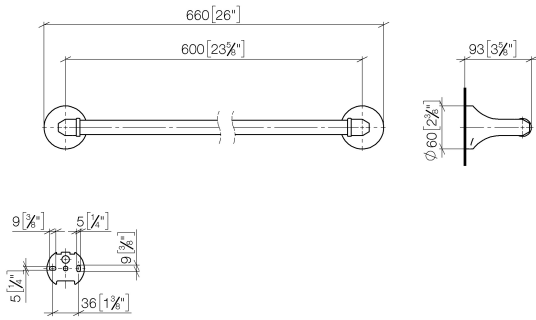

MADISON Towel bar - Brushed Durabron (23kt Gold)

MADISON

83 060 361

- gauge 600 mm
- width 660mm
- height 60 mm
- rosette Ø 60 mm
- 90mm projection

	Brushed Durabron (23kt Gold)	83 060 361-28
	Chrome	83 060 361-00
	Brushed Platinum	83 060 361-06
	Platinum	83 060 361-08
	Durabron (23kt Gold)	83 060 361-09
	Brushed Dark Platinum	83 060 361-99

Recommended miscellaneous

MADISON Mounting for towel bar/tumbler mounting on two sides - 12 358 970 90
 •for towel bar mounting plus towel bar mounting on back.

83 060 361

mm [inches]

83 060 361

Product version from 7/3/2016

MADISON Towel bar - Brushed Durabronz (23kt Gold)

MADISON

83 060 361

Spare parts list

Product version from 7/3/2016

No.	Item Number	Name	Quantity used	Delivery time
	05 17 97 507 00 90	fixing set	4	2