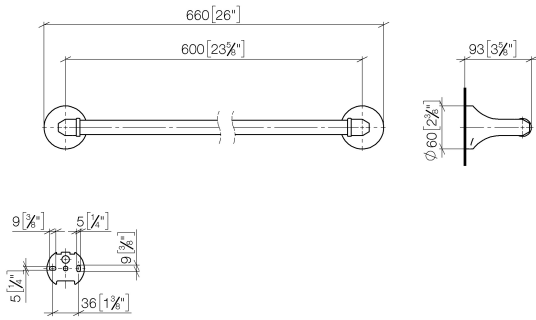

MADISON Towel bar - Brushed Dark Platinum

MADISON

83 060 361

- gauge 600 mm
- width 660mm
- height 60 mm
- rosette Ø 60 mm
- 90mm projection

	Brushed Dark Platinum	83 060 361-99
	Chrome	83 060 361-00
	Brushed Platinum	83 060 361-06
	Platinum	83 060 361-08
	Durabass (23kt Gold)	83 060 361-09
	Brushed Durabass (23kt Gold)	83 060 361-28

Recommended miscellaneous

MADISON Mounting for towel bar/tumbler mounting on two sides - 12 358 970 90

- for towel bar mounting plus towel bar mounting on back.

MADISON Towel bar - Brushed Dark Platinum

MADISON

83 060 361

mm [inches]

83 060 361

Product version from 7/3/2016

MADISON Towel bar - Brushed Dark Platinum

MADISON

83 060 361

Spare parts list

Product version from 7/3/2016

No.	Item Number	Name	Quantity used	Delivery time
	05 17 97 507 00 90	fixing set	4	2