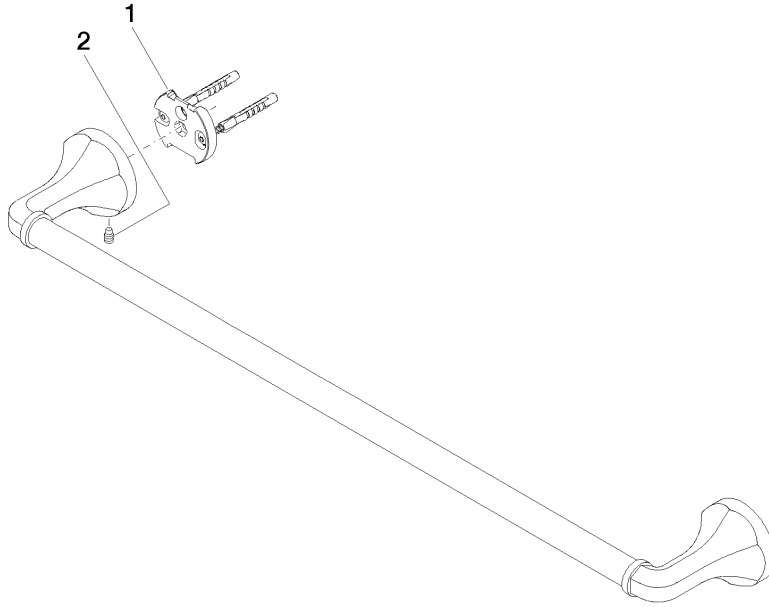

MADISON Towel bar - Brushed Dark Platinum

MADISON

83 060 361

- gauge 600 mm
- width 660mm
- height 60 mm
- rosette Ø 60 mm
- 90mm projection

	Brushed Dark Platinum	83 060 361-99
	Chrome	83 060 361-00
	Brushed Platinum	83 060 361-06
	Platinum	83 060 361-08
	Durabass (23kt Gold)	83 060 361-09
	Brushed Durabass (23kt Gold)	83 060 361-28

Recommended miscellaneous

MADISON Mounting for towel bar/tumbler mounting on two sides - 12 358 970 90

- for towel bar mounting plus towel bar mounting on back.

MADISON Towel bar - Brushed Dark Platinum

MADISON

83 060 361

mm [inches]

83 060 361

Product version from 7/3/2016

MADISON Towel bar - Brushed Dark Platinum

MADISON

83 060 361

Spare parts list

Product version from 7/3/2016

No.	Item Number	Name	Quantity used	Delivery time
	05 17 97 507 00 90	fixing set	4	2