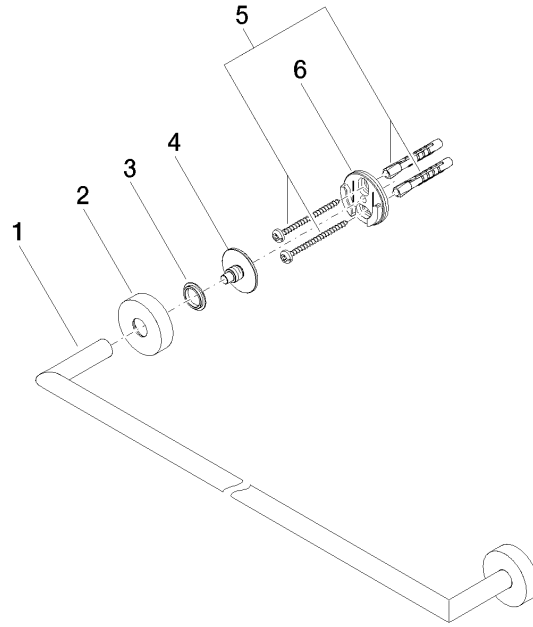

EDITION PRO Towel bar - Brushed Chrome

83 060 626

- gauge 600 mm
- width 641mm
- height 41 mm
- rosette Ø 41 mm
- 66mm projection

	Brushed Chrome	83 060 626-93
	Chrome	83 060 626-00
	Matte Black	83 060 626-33

EDITION PRO Towel bar - Brushed Chrome

83 060 626

mm [inches]

EDITION PRO Towel bar - Brushed Chrome

83 060 626

Parts for other
finishes can be found
here: [Chrome](#)

EDITION PRO Towel bar - Brushed Chrome

83 060 626

Spare parts list

No.	Item Number	Name	Quantity used	Delivery time
	05 28 22 622 00-93	holder	10	20