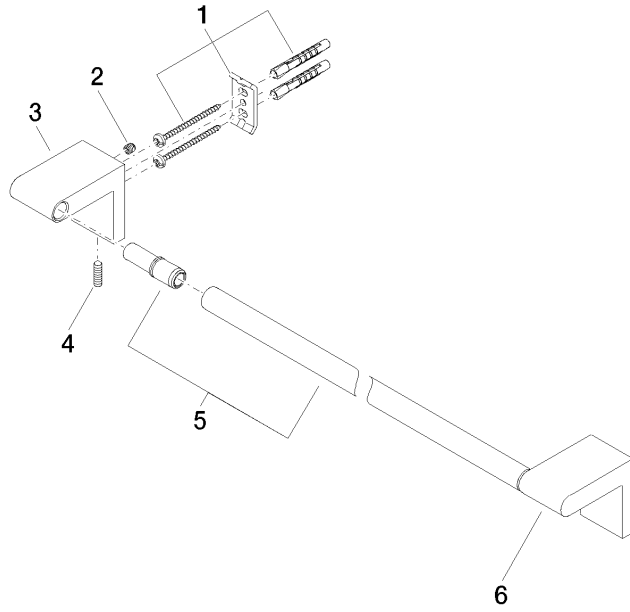

83 060 670

- gauge 600 mm
- width 645mm
- height 60 mm
- 73mm projection

Fits ELIO, ENO, LOT, MEM and TARA ULTRA

	Chrome	83 060 670-00
	Brushed Platinum	83 060 670-06
	Dark Chrome	83 060 670-19
	Matte Black	83 060 670-33
	Brushed Chrome	83 060 670-93

83 060 670

mm [inches]

83 060 670

Product version from 4/1/2024

Parts for other finishes can be found here: Brushed Platinum

IMO Towel bar - Chrome

IMO

83 060 670

Spare parts list

Product version from 4/1/2024

No.	Item Number	Name	Quantity used	Delivery time
	05 17 20 736 00 90	fixing set	9	2