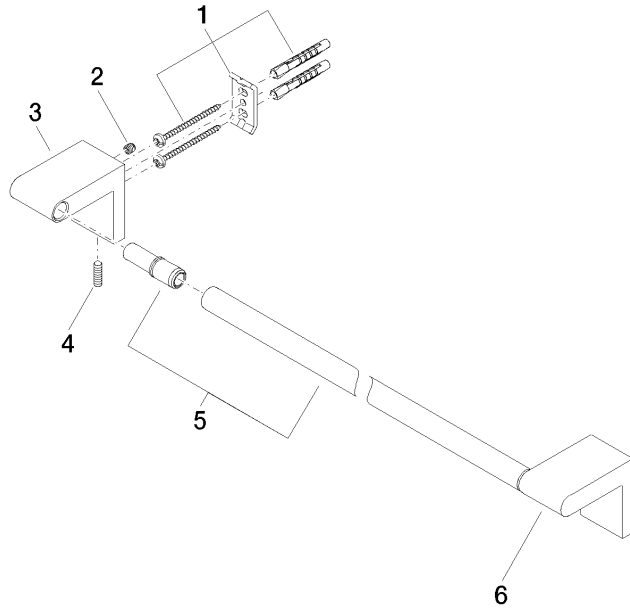

83 060 670

- gauge 600 mm
- width 645mm
- height 60 mm
- 73mm projection

Fits ELIO, ENO, LOT, MEM and TARA ULTRA

	Brushed Platinum	83 060 670-06
	Chrome	83 060 670-00
	Dark Chrome	83 060 670-19
	Matte Black	83 060 670-33
	Brushed Chrome	83 060 670-93

83 060 670

mm [inches]

83 060 670

Product version from 4/1/2024

Parts for other finishes can be found here: [Chrome](#)

IMO Towel bar - Brushed Platinum

IMO

83 060 670

Spare parts list

Product version from 4/1/2024

No.	Item Number	Name	Quantity used	Delivery time
	05 17 20 736 00 90	fixing set	9	2