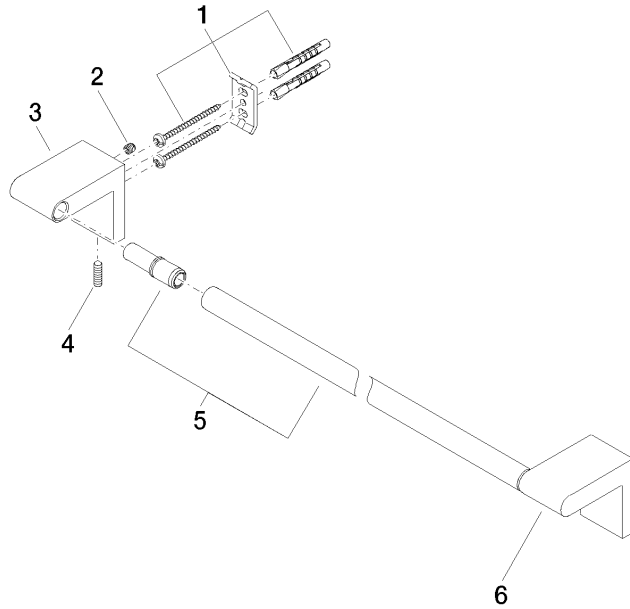

83 060 670

- gauge 600 mm
- width 645mm
- height 60 mm
- 73mm projection

Fits ELIO, ENO, LOT, MEM and TARA ULTRA

	Dark Chrome	83 060 670-19
	Chrome	83 060 670-00
	Brushed Platinum	83 060 670-06
	Matte Black	83 060 670-33
	Brushed Chrome	83 060 670-93

83 060 670

mm [inches]

83 060 670

Product version from 4/1/2024

Parts for other finishes can be found here: [Chrome](#)

IMO Towel bar - Dark Chrome

IMO

83 060 670

Spare parts list

Product version from 4/1/2024

No.	Item Number	Name	Quantity used	Delivery time
	05 17 20 736 00 90	fixing set	9	2