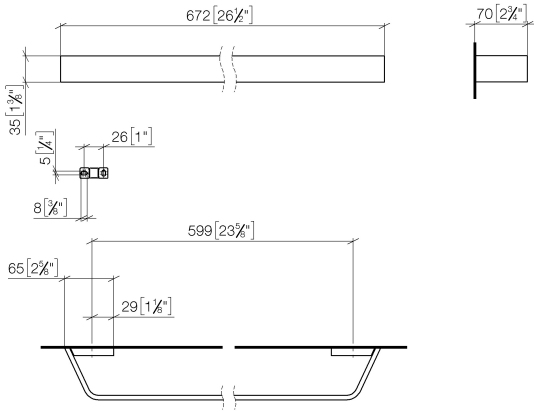

CL.1 Towel bar - Chrome

CL.1

83 060 705

- gauge 599 mm
- width 673mm
- height 35 mm
- 70mm projection

	Chrome	83 060 705-00
	Brushed Platinum	83 060 705-06
	Dark Chrome	83 060 705-19
	Brushed Champagne (22kt Gold)	83 060 705-46
	Champagne (22kt Gold)	83 060 705-47
	Brushed Dark Platinum	83 060 705-99

83 060 705

mm [inches]

83 060 705

Product version from 3/9/2015

Parts for other
finishes can be found
here: Brushed
Platinum

CL.1 Towel bar - Chrome

CL.1

83 060 705

Spare parts list

Product version from 3/9/2015

No.	Item Number	Name	Quantity used	Delivery time
	05 17 20 758 00 90	fixing set	13	2