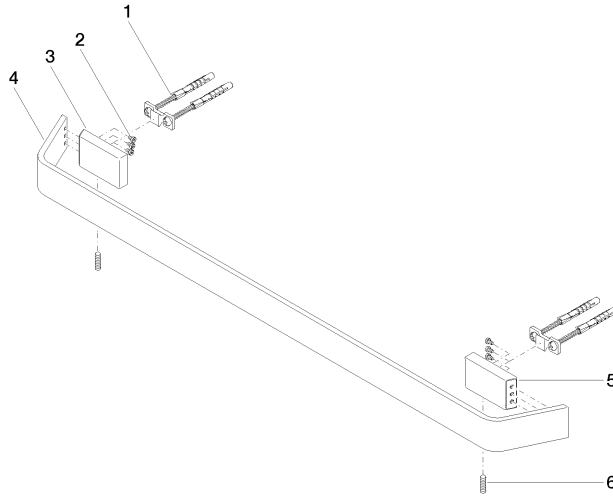

CL.1 Towel bar - Chrome

CL.1

83 060 705

- gauge 599 mm
- width 673mm
- height 35 mm
- 70mm projection

	Chrome	83 060 705-00
	Brushed Platinum	83 060 705-06
	Dark Chrome	83 060 705-19
	Brushed Champagne (22kt Gold)	83 060 705-46
	Champagne (22kt Gold)	83 060 705-47
	Brushed Dark Platinum	83 060 705-99

83 060 705

mm [inches]

83 060 705

Product version from 3/9/2015

Parts for other
finishes can be found
here: Brushed
Platinum

CL.1 Towel bar - Chrome

CL.1

83 060 705

Spare parts list

Product version from 3/9/2015

No.	Item Number	Name	Quantity used	Delivery time
	05 17 20 758 00 90	fixing set	13	2