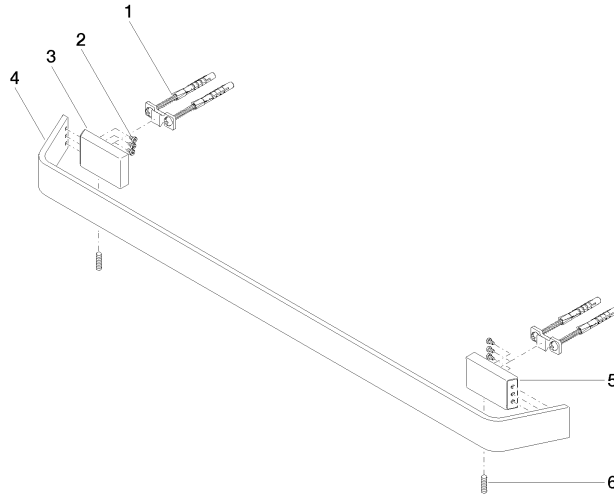

CL.1 Towel bar - Brushed Champagne (22kt Gold)

CL.1

83 060 705

- gauge 599 mm
- width 673mm
- height 35 mm
- 70mm projection

	Brushed Champagne (22kt Gold)	83 060 705-46
	Chrome	83 060 705-00
	Brushed Platinum	83 060 705-06
	Dark Chrome	83 060 705-19
	Champagne (22kt Gold)	83 060 705-47
	Brushed Dark Platinum	83 060 705-99

83 060 705

mm [inches]

83 060 705

Product version from 3/9/2015

Parts for other finishes can be found here: [Chrome](#)

CL.1 Towel bar - Brushed Champagne (22kt Gold)

CL.1

83 060 705

Spare parts list

Product version from 3/9/2015

No.	Item Number	Name	Quantity used	Delivery time
	05 17 20 758 00 90	fixing set	13	2