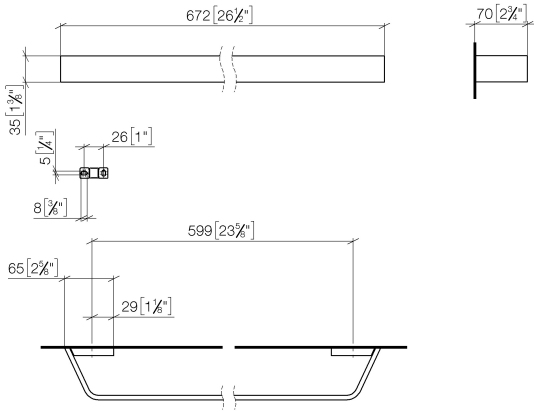

CL.1 Towel bar - Brushed Champagne (22kt Gold)

CL.1

83 060 705

- gauge 599 mm
- width 673mm
- height 35 mm
- 70mm projection

	Brushed Champagne (22kt Gold)	83 060 705-46
	Chrome	83 060 705-00
	Brushed Platinum	83 060 705-06
	Dark Chrome	83 060 705-19
	Champagne (22kt Gold)	83 060 705-47
	Brushed Dark Platinum	83 060 705-99

83 060 705

mm [inches]

83 060 705

Product version from 3/9/2015

Parts for other finishes can be found here: [Chrome](#)

CL.1 Towel bar - Brushed Champagne (22kt Gold)

CL.1

83 060 705

Spare parts list

Product version from 3/9/2015

No.	Item Number	Name	Quantity used	Delivery time
	05 17 20 758 00 90	fixing set	13	2