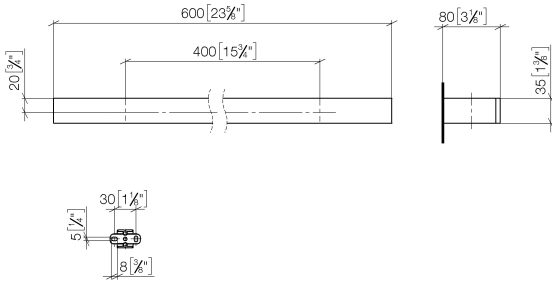

Towel bar - Brushed Platinum

MEM

83 060 780

- gauge 400 mm
- width 600mm
- height 35 mm
- 80mm projection

Fits: MEM, CYO

	Brushed Platinum	83 060 780-06
	Chrome	83 060 780-00
	Platinum	83 060 780-08
	Dark Chrome	83 060 780-19
	Brushed Durabronze (23kt Gold)	83 060 780-28
	Brushed Champagne (22kt Gold)	83 060 780-46
	Champagne (22kt Gold)	83 060 780-47
	Brushed Dark Platinum	83 060 780-99

Towel bar - Brushed Platinum

83 060 780

mm [inches]

83 060 780

Product version from 3/12/2018

Parts for other
finishes can be found
here: [Chrome](#)

Towel bar - Brushed Platinum

MEM

83 060 780

Spare parts list

Product version from 3/12/2018

No.	Item Number	Name	Quantity used	Delivery time
	05 17 20 718 00 90	fixing set	4	2