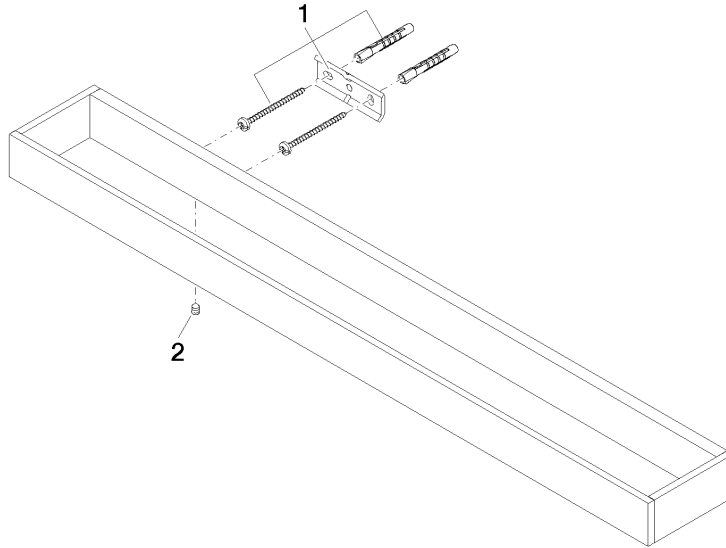

Towel bar - Brushed Durabronz (23kt Gold)

MEM

83 060 780

- gauge 400 mm
- width 600mm
- height 35 mm
- 80mm projection

Fits: MEM, CYO

	Brushed Durabronz (23kt Gold)	83 060 780-28
	Chrome	83 060 780-00
	Brushed Platinum	83 060 780-06
	Platinum	83 060 780-08
	Dark Chrome	83 060 780-19
	Brushed Champagne (22kt Gold)	83 060 780-46
	Champagne (22kt Gold)	83 060 780-47
	Brushed Dark Platinum	83 060 780-99

Towel bar - Brushed Durabronze (23kt Gold)

MEM

83 060 780

mm [inches]

83 060 780

Product version from 3/12/2018

Parts for other
finishes can be found
here: [Chrome](#)

Towel bar - Brushed Durabrass (23kt Gold)

MEM

83 060 780

Spare parts list

Product version from 3/12/2018

No.	Item Number	Name	Quantity used	Delivery time
	05 17 20 718 00 90	fixing set	4	2