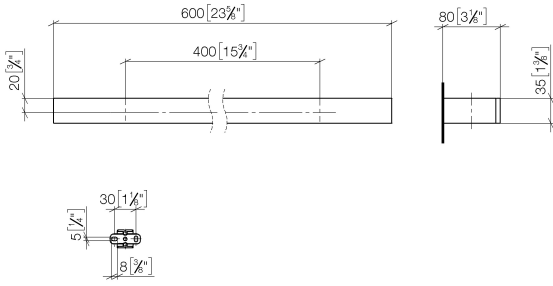

Towel bar - Brushed Durabronz (23kt Gold)

MEM

83 060 780

- gauge 400 mm
- width 600mm
- height 35 mm
- 80mm projection

Fits: MEM, CYO

	Brushed Durabronz (23kt Gold)	83 060 780-28
	Chrome	83 060 780-00
	Brushed Platinum	83 060 780-06
	Platinum	83 060 780-08
	Dark Chrome	83 060 780-19
	Brushed Champagne (22kt Gold)	83 060 780-46
	Champagne (22kt Gold)	83 060 780-47
	Brushed Dark Platinum	83 060 780-99

Towel bar - Brushed Durabronze (23kt Gold)

MEM

83 060 780

mm [inches]

83 060 780

Product version from 3/12/2018

Parts for other
finishes can be found
here: [Chrome](#)

Towel bar - Brushed Durabrass (23kt Gold)