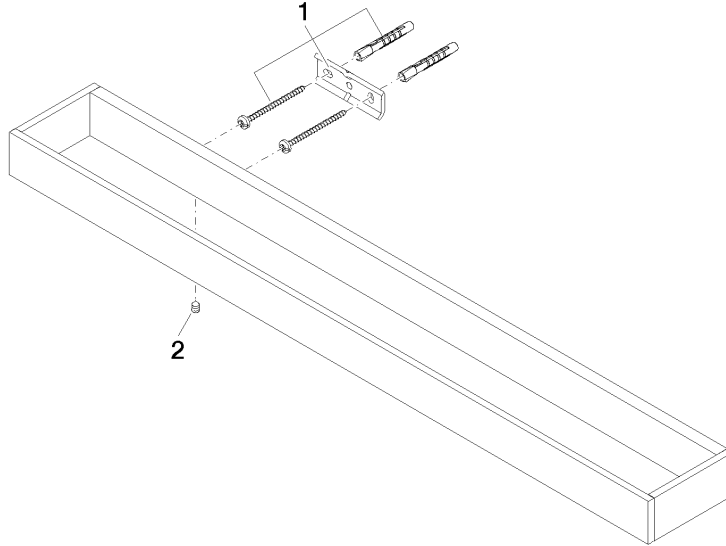

Towel bar - Brushed Champagne (22kt Gold)

MEM

83 060 780

- gauge 400 mm
- width 600mm
- height 35 mm
- 80mm projection

Fits: MEM, CYO

	Brushed Champagne (22kt Gold)	83 060 780-46
	Chrome	83 060 780-00
	Brushed Platinum	83 060 780-06
	Platinum	83 060 780-08
	Dark Chrome	83 060 780-19
	Brushed Durabronze (23kt Gold)	83 060 780-28
	Champagne (22kt Gold)	83 060 780-47
	Brushed Dark Platinum	83 060 780-99

Towel bar - Brushed Champagne (22kt Gold)

MEM

83 060 780

mm [inches]

83 060 780

Product version from 3/12/2018

Parts for other
finishes can be found
here: [Chrome](#)

Towel bar - Brushed Champagne (22kt Gold)

MEM

83 060 780

Spare parts list

Product version from 3/12/2018

No.	Item Number	Name	Quantity used	Delivery time
	05 17 20 718 00 90	fixing set	4	2