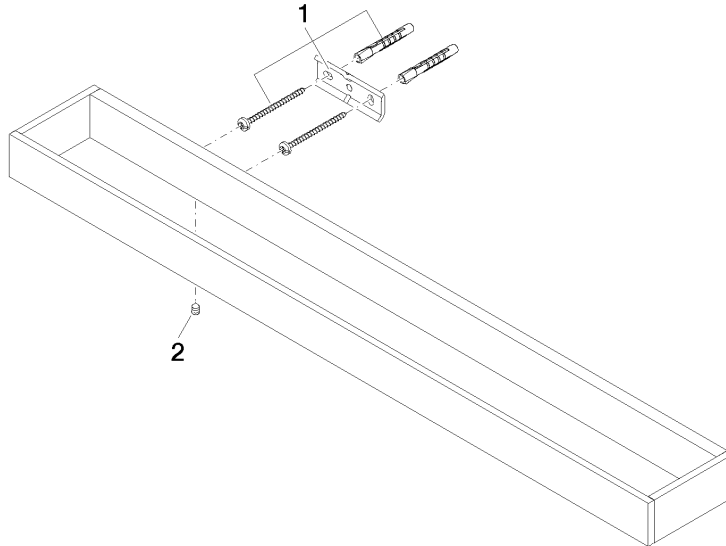

Towel bar - Champagne (22kt Gold)

MEM

83 060 780

- gauge 400 mm
- width 600mm
- height 35 mm
- 80mm projection

Fits: MEM, CYO

	Champagne (22kt Gold)	83 060 780-47
	Chrome	83 060 780-00
	Brushed Platinum	83 060 780-06
	Platinum	83 060 780-08
	Dark Chrome	83 060 780-19
	Brushed Durabronze (23kt Gold)	83 060 780-28
	Brushed Champagne (22kt Gold)	83 060 780-46
	Brushed Dark Platinum	83 060 780-99

Towel bar - Champagne (22kt Gold)

83 060 780

mm [inches]

83 060 780

Product version from 3/12/2018

Parts for other
finishes can be found
here: Chrome

Towel bar - Champagne (22kt Gold)

MEM

83 060 780

Spare parts list

Product version from 3/12/2018

No.	Item Number	Name	Quantity used	Delivery time
	05 17 20 718 00 90	fixing set	4	2