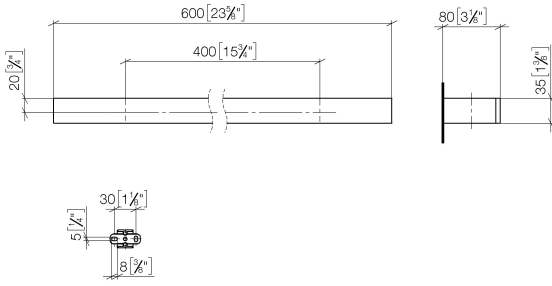

Towel bar - Champagne (22kt Gold)

MEM

83 060 780

- gauge 400 mm
- width 600mm
- height 35 mm
- 80mm projection

Fits: MEM, CYO

	Champagne (22kt Gold)	83 060 780-47
	Chrome	83 060 780-00
	Brushed Platinum	83 060 780-06
	Platinum	83 060 780-08
	Dark Chrome	83 060 780-19
	Brushed Durabronze (23kt Gold)	83 060 780-28
	Brushed Champagne (22kt Gold)	83 060 780-46
	Brushed Dark Platinum	83 060 780-99

Towel bar - Champagne (22kt Gold)

83 060 780

mm [inches]

83 060 780

Product version from 3/12/2018

Parts for other
finishes can be found
here: Chrome

Towel bar - Champagne (22kt Gold)

MEM

83 060 780

Spare parts list

Product version from 3/12/2018

No.	Item Number	Name	Quantity used	Delivery time
	05 17 20 718 00 90	fixing set	4	2