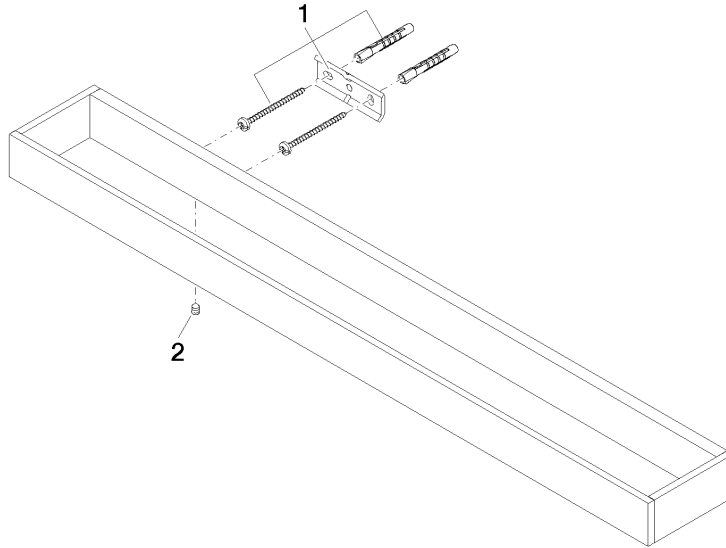

## Towel bar - Brushed Dark Platinum

MEM

83 060 780

- gauge 400 mm
- width 600mm
- height 35 mm
- 80mm projection

Fits: MEM, CYO

	Brushed Dark Platinum	83 060 780-99
	Chrome	83 060 780-00
	Brushed Platinum	83 060 780-06
	Platinum	83 060 780-08
	Dark Chrome	83 060 780-19
	Brushed Durabross (23kt Gold)	83 060 780-28
	Brushed Champagne (22kt Gold)	83 060 780-46
	Champagne (22kt Gold)	83 060 780-47

Towel bar - Brushed Dark Platinum

83 060 780

mm [inches]

83 060 780

**Product version from 3/12/2018**

Parts for other  
finishes can be found  
here: [Chrome](#)

#### Product version from 3/12/2018

No.	Item Number	Name	Quantity used	Delivery time
	05 17 20 718 00 90	fixing set	4	2