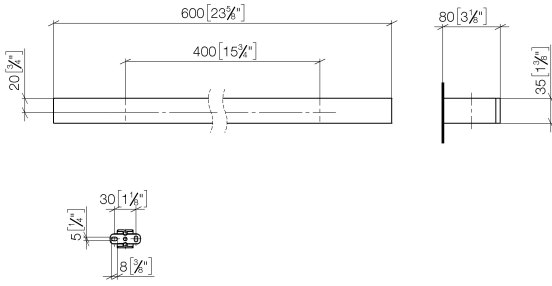

## Towel bar - Brushed Dark Platinum

MEM

83 060 780

- gauge 400 mm
- width 600mm
- height 35 mm
- 80mm projection

Fits: MEM, CYO

	Brushed Dark Platinum	83 060 780-99
	Chrome	83 060 780-00
	Brushed Platinum	83 060 780-06
	Platinum	83 060 780-08
	Dark Chrome	83 060 780-19
	Brushed Durabross (23kt Gold)	83 060 780-28
	Brushed Champagne (22kt Gold)	83 060 780-46
	Champagne (22kt Gold)	83 060 780-47

Towel bar - Brushed Dark Platinum

83 060 780

mm [inches]

83 060 780

**Product version from 3/12/2018**

Parts for other  
finishes can be found  
here: [Chrome](#)

#### Product version from 3/12/2018

No.	Item Number	Name	Quantity used	Delivery time
	05 17 20 718 00 90	fixing set	4	2