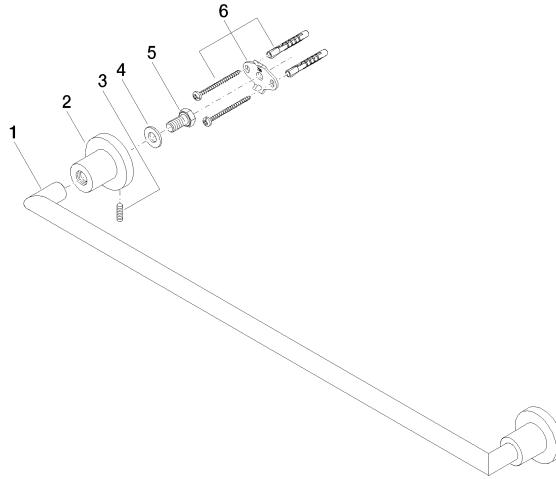

83 060 892

- gauge 600 mm
- width 655mm
- height 55 mm
- rosette Ø 55 mm
- 81mm projection

Fits TARA

	Chrome	83 060 892-00
	Brushed Platinum	83 060 892-06
	Platinum	83 060 892-08
	Dark Chrome	83 060 892-19
	Brushed Durabronze (23kt Gold)	83 060 892-28
	Matte Black	83 060 892-33
	Brushed Bronze	83 060 892-42
	Brushed Champagne (22kt Gold)	83 060 892-46
	Champagne (22kt Gold)	83 060 892-47
	Brushed Chrome	83 060 892-93
	Brushed Dark Platinum	83 060 892-99

83 060 892

mm [inches]

83 060 892

Product version from 4/1/2024

Parts for other
finishes can be found
here: Brushed
Platinum

TARA Towel bar - Chrome

TARA

83 060 892

Spare parts list

Product version from 4/1/2024

No.	Item Number	Name	Quantity used	Delivery time
	05 28 22 589 00-00	holder	11	10