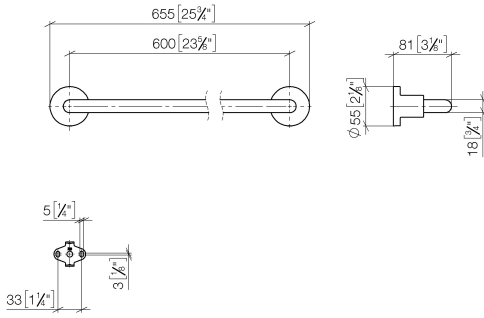

83 060 892

- gauge 600 mm
- width 655mm
- height 55 mm
- rosette Ø 55 mm
- 81mm projection

Fits TARA

	Chrome	83 060 892-00
	Brushed Platinum	83 060 892-06
	Platinum	83 060 892-08
	Dark Chrome	83 060 892-19
	Brushed Durabronze (23kt Gold)	83 060 892-28
	Matte Black	83 060 892-33
	Brushed Bronze	83 060 892-42
	Brushed Champagne (22kt Gold)	83 060 892-46
	Champagne (22kt Gold)	83 060 892-47
	Brushed Chrome	83 060 892-93
	Brushed Dark Platinum	83 060 892-99

83 060 892

mm [inches]

83 060 892

Product version from 4/1/2024

Parts for other
finishes can be found
here: Brushed
Platinum

TARA Towel bar - Chrome

TARA

83 060 892

Spare parts list

Product version from 4/1/2024

No.	Item Number	Name	Quantity used	Delivery time
	05 28 22 589 00-00	holder	11	10