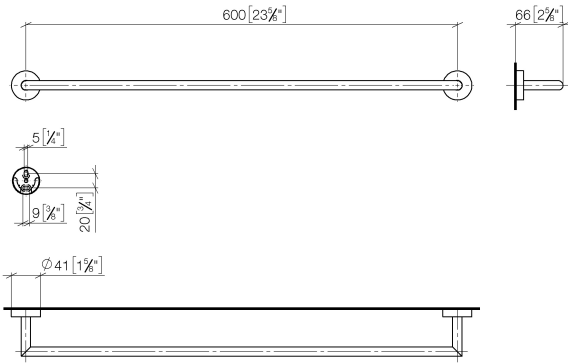

Towel bar - Dark Chrome

ENO

83 060 979

- gauge 600 mm
- width 640mm
- height 40 mm
- rosette Ø 40 mm
- 65mm projection

Fits ELIO, ENO, MEM, META SQUARE, SYNC and TARA ULTRA

Fits: ENO, SYNC, TARA ULTRA, META SQUARE

83 060 979

mm [inches]

83 060 979

Parts for other
finishes can be found
here: [Chrome](#)

Towel bar - Dark Chrome

ENO

83 060 979

Spare parts list