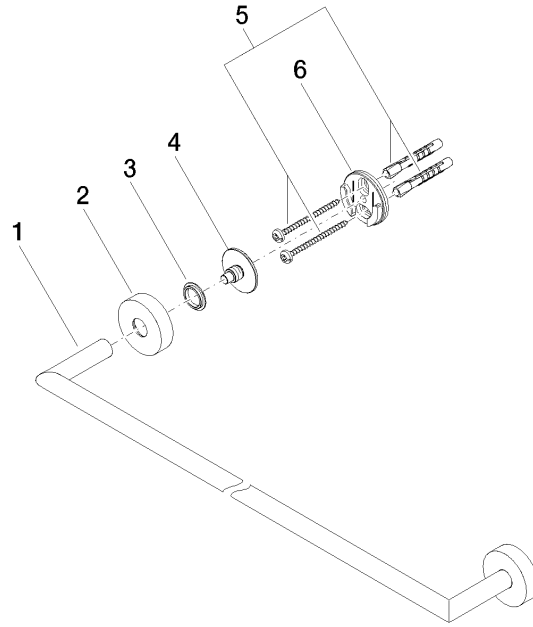

Towel bar - Dark Chrome

ENO

83 060 979

- gauge 600 mm
- width 640mm
- height 40 mm
- rosette Ø 40 mm
- 65mm projection

Fits ELIO, ENO, MEM, META SQUARE, SYNC and TARA ULTRA

Fits: ENO, SYNC, TARA ULTRA, META SQUARE

83 060 979

mm [inches]

83 060 979

Parts for other
finishes can be found
here: [Chrome](#)

Towel bar - Dark Chrome

ENO

83 060 979

Spare parts list