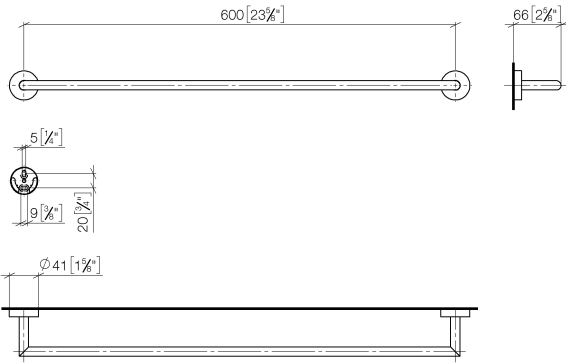

Towel bar - Brushed Champagne (22kt Gold)

ENO

83 060 979

- gauge 600 mm
- width 640mm
- height 40 mm
- rosette Ø 40 mm
- 65mm projection

Fits ELIO, ENO, MEM, META SQUARE, SYNC and TARA ULTRA

Fits: ENO, SYNC, TARA ULTRA, META SQUARE

Towel bar - Brushed Champagne (22kt Gold)

ENO

83 060 979

mm [inches]

83 060 979

Product version from 7/1/2023

Parts for other
finishes can be found
here: [Chrome](#)

Towel bar - Brushed Champagne (22kt Gold)