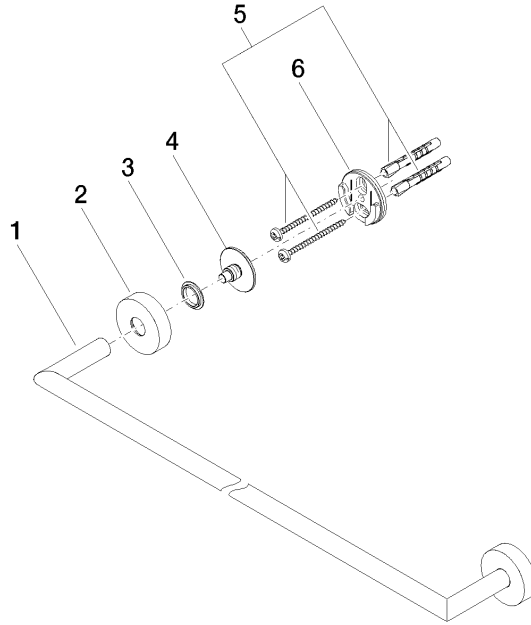

Towel bar - Brushed Champagne (22kt Gold)

ENO

83 060 979

- gauge 600 mm
- width 640mm
- height 40 mm
- rosette Ø 40 mm
- 65mm projection

Fits ELIO, ENO, MEM, META SQUARE, SYNC and TARA ULTRA

Fits: ENO, SYNC, TARA ULTRA, META SQUARE

Towel bar - Brushed Champagne (22kt Gold)

ENO

83 060 979

mm [inches]

83 060 979

Product version from 7/1/2023

Parts for other
finishes can be found
here: [Chrome](#)

Towel bar - Brushed Champagne (22kt Gold)

ENO

83 060 979

Spare parts list

Product version from 7/1/2023

No.	Item Number	Name	Quantity used	Delivery time
	05 28 22 622 00-46	holder	11	60