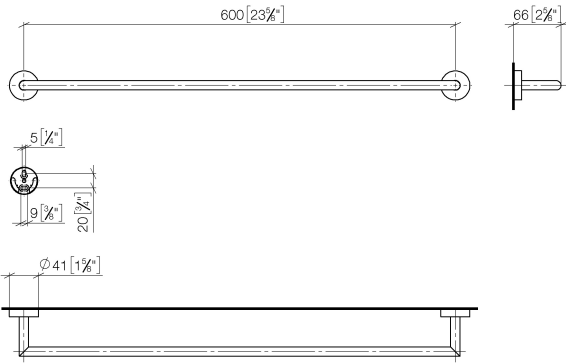

Towel bar - Champagne (22kt Gold)

ENO

83 060 979

- gauge 600 mm
- width 640mm
- height 40 mm
- rosette Ø 40 mm
- 65mm projection

Fits ELIO, ENO, MEM, META SQUARE, SYNC and TARA ULTRA

Fits: ENO, SYNC, TARA ULTRA, META SQUARE

Towel bar - Champagne (22kt Gold)

83 060 979

mm [inches]

83 060 979

Product version from 7/1/2023

Parts for other
finishes can be found
here: [Chrome](#)

Towel bar - Champagne (22kt Gold)

ENO