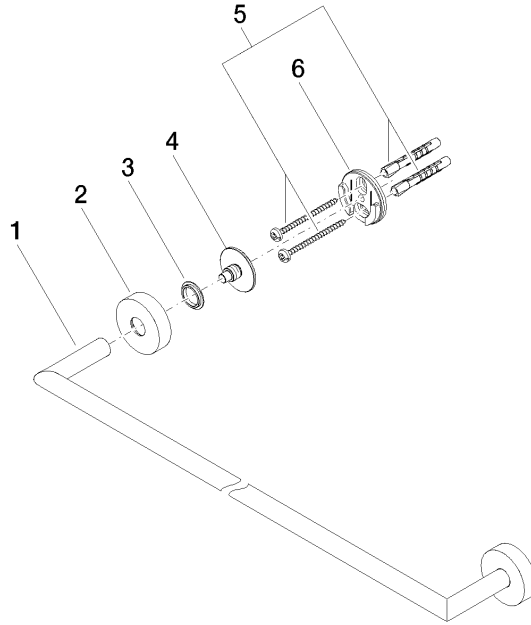

Towel bar - Champagne (22kt Gold)

ENO

83 060 979

- gauge 600 mm
- width 640mm
- height 40 mm
- rosette Ø 40 mm
- 65mm projection

Fits ELIO, ENO, MEM, META SQUARE, SYNC and TARA ULTRA

Fits: ENO, SYNC, TARA ULTRA, META SQUARE

Towel bar - Champagne (22kt Gold)

83 060 979

mm [inches]

83 060 979

Product version from 7/1/2023

Parts for other
finishes can be found
here: [Chrome](#)

Towel bar - Champagne (22kt Gold)

ENO

83 060 979

Spare parts list

Product version from 7/1/2023

No.	Item Number	Name	Quantity used	Delivery time
	05 28 22 622 00-47	holder	11	60