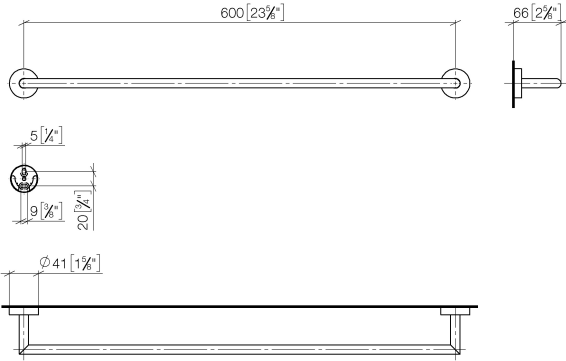

**Towel bar - Brushed Chrome**

ENO

83 060 979

- gauge 600 mm
- width 640mm
- height 40 mm
- rosette Ø 40 mm
- 65mm projection

Fits ELIO, ENO, MEM, META SQUARE, SYNC and TARA ULTRA

Fits: ENO, SYNC, TARA ULTRA, META SQUARE

Towel bar - Brushed Chrome

83 060 979

mm [inches]

83 060 979

**Product version from 7/1/2023**

Parts for other  
finishes can be found  
here: [Chrome](#)