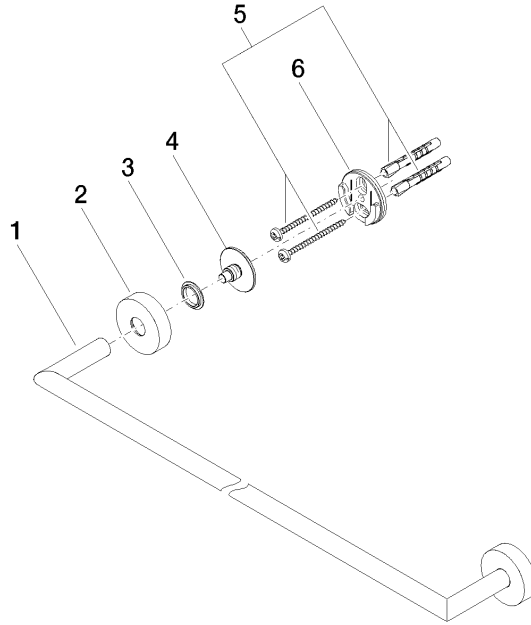

**Towel bar - Brushed Chrome**

ENO

83 060 979

- gauge 600 mm
- width 640mm
- height 40 mm
- rosette Ø 40 mm
- 65mm projection

Fits ELIO, ENO, MEM, META SQUARE, SYNC and TARA ULTRA

Fits: ENO, SYNC, TARA ULTRA, META SQUARE

Towel bar - Brushed Chrome

83 060 979

mm [inches]

83 060 979

**Product version from 7/1/2023**

Parts for other  
finishes can be found  
here: [Chrome](#)

## Towel bar - Brushed Chrome

ENO

83 060 979

### Spare parts list