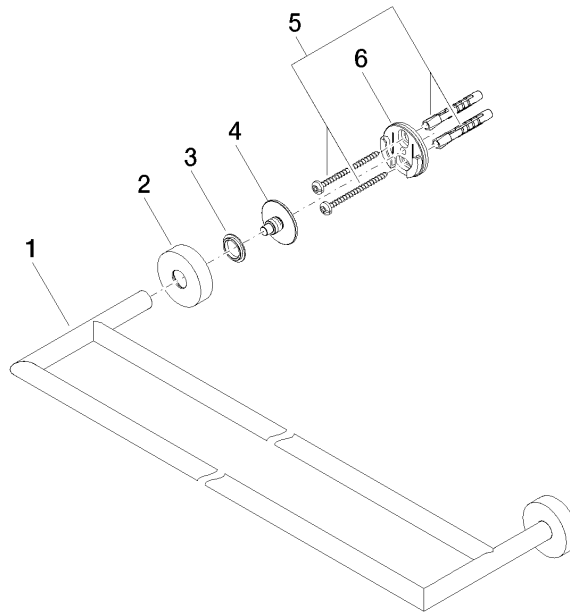

Towel bar in two parts - Chrome

83 061 979 Product version from 7/1/2023

- gauge 600 mm
- width 640mm
- height 40 mm
- rosette Ø 40 mm
- 130mm projection

	Chrome	83 061 979-00
	Brushed Platinum	83 061 979-06
	Dark Chrome	83 061 979-19
	Light Gold	83 061 979-26
	Brushed Light Gold	83 061 979-27
	Matte Black	83 061 979-33
	Brushed Bronze	83 061 979-42
	Brushed Champagne (22kt Gold)	83 061 979-46
	Champagne (22kt Gold)	83 061 979-47
	Brushed Chrome	83 061 979-93
	Brushed Dark Platinum	83 061 979-99

Towel bar in two parts - Chrome

83 061 979 Product version from 7/1/2023

mm[inches]

Towel bar in two parts - Chrome

83 061 979 Product version from 7/1/2023

Parts for other finishes can be found here: [Brushed](#) [Platinum](#)

Spare parts list

No.	Item Number	Name	Quantity used	Delivery time
1	05 28 22 622 01-00	holder	1	10
2	08 27 97 500-00	rosette	2	10
3	08 30 11 516 90	ring	2	2
4	08 17 97 560 90	holder	2	2
5	05 30 31 025 00 90	fixing set	2	2
6	08 17 97 501 07	holder	2	2