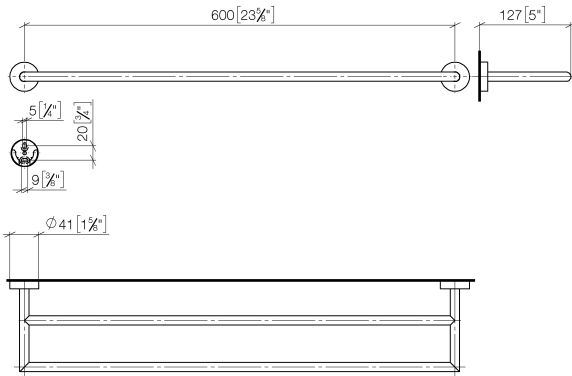

Towel bar in two parts - Chrome

83 061 979 Product version from 7/1/2023

- gauge 600 mm
- width 640mm
- height 40 mm
- rosette Ø 40 mm
- 130mm projection

	Chrome	83 061 979-00
	Brushed Platinum	83 061 979-06
	Dark Chrome	83 061 979-19
	Light Gold	83 061 979-26
	Brushed Light Gold	83 061 979-27
	Matte Black	83 061 979-33
	Brushed Bronze	83 061 979-42
	Brushed Champagne (22kt Gold)	83 061 979-46
	Champagne (22kt Gold)	83 061 979-47
	Brushed Chrome	83 061 979-93
	Brushed Dark Platinum	83 061 979-99

Towel bar in two parts - Chrome

83 061 979 Product version from 7/1/2023

mm[inches]

Towel bar in two parts - Chrome

83 061 979 Product version from 7/1/2023

Parts for other finishes can be found here: [Brushed](#) [Platinum](#)

Spare parts list

No.	Item Number	Name	Quantity used	Delivery time
1	05 28 22 622 01-00	holder	1	10
2	08 27 97 500-00	rosette	2	10
3	08 30 11 516 90	ring	2	2
4	08 17 97 560 90	holder	2	2
5	05 30 31 025 00 90	fixing set	2	2
6	08 17 97 501 07	holder	2	2