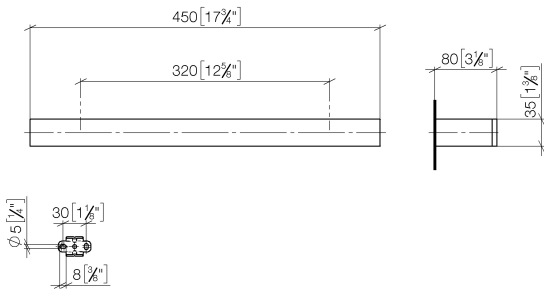

MEM Towel bar - Brushed Durabross (23kt Gold)

MEM

83 070 780

- gauge 320 mm
- width 450mm
- height 35 mm
- 80mm projection

	Brushed Durabross (23kt Gold)	83 070 780-28
	Chrome	83 070 780-00
	Brushed Platinum	83 070 780-06
	Platinum	83 070 780-08
	Dark Chrome	83 070 780-19
	Brushed Champagne (22kt Gold)	83 070 780-46
	Champagne (22kt Gold)	83 070 780-47
	Brushed Dark Platinum	83 070 780-99

MEM Towel bar - Brushed Durabronz (23kt Gold)

MEM

83 070 780

mm [inches]

83 070 780

Product version from 9/1/2022

Parts for other
finishes can be found
here: [Chrome](#)

MEM Towel bar - Brushed Durabross (23kt Gold)