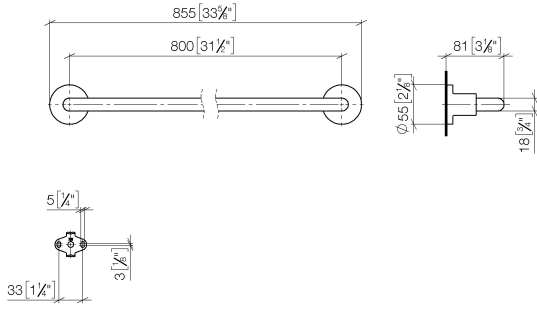

TARA Towel bar - Brushed Bronze

83 080 892 Product version from 4/1/2024

- gauge 800 mm
- width 855mm
- height 55 mm
- rosette Ø 55 mm
- 81mm projection

Fits TARA

	Brushed Bronze	83 080 892-42
	Chrome	83 080 892-00
	Brushed Platinum	83 080 892-06
	Platinum	83 080 892-08
	Dark Chrome	83 080 892-19
	Brushed Durabronze (23kt Gold)	83 080 892-28
	Matte Black	83 080 892-33
	Brushed Champagne (22kt Gold)	83 080 892-46
	Champagne (22kt Gold)	83 080 892-47
	Brushed Chrome	83 080 892-93
	Brushed Dark Platinum	83 080 892-99

TARA Towel bar - Brushed Bronze

83 080 892 Product version from 4/1/2024

mm [inches]

TARA Towel bar - Brushed Bronze

83 080 892 Product version from 4/1/2024

Parts for other finishes can be found here: [Chrome](#)

Spare parts list

No.	Item Number	Name	Quantity used	Delivery time
1	05 28 22 590 00-42	bar	1	60
2	08 17 89 505-42	holder	2	60
3	04 31 11 113 00 90	pin	2	2
4	09 30 11 046 90	disc	2	2
5	09 30 30 071 90	screw	2	2
6	05 17 20 739 00 90	fixing set	2	2