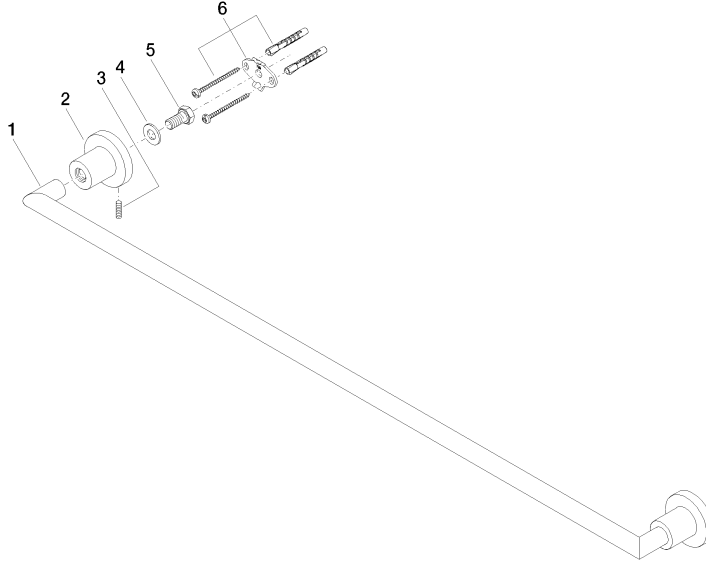

TARA Towel bar - Brushed Bronze

83 080 892 Product version from 4/1/2024

- gauge 800 mm
- width 855mm
- height 55 mm
- rosette Ø 55 mm
- 81mm projection

Fits TARA

	Brushed Bronze	83 080 892-42
	Chrome	83 080 892-00
	Brushed Platinum	83 080 892-06
	Platinum	83 080 892-08
	Dark Chrome	83 080 892-19
	Brushed Durabronze (23kt Gold)	83 080 892-28
	Matte Black	83 080 892-33
	Brushed Champagne (22kt Gold)	83 080 892-46
	Champagne (22kt Gold)	83 080 892-47
	Brushed Chrome	83 080 892-93
	Brushed Dark Platinum	83 080 892-99

TARA Towel bar - Brushed Bronze

83 080 892 Product version from 4/1/2024

mm [inches]

TARA Towel bar - Brushed Bronze

83 080 892 Product version from 4/1/2024

Parts for other finishes can be found here: [Chrome](#)

Spare parts list

No.	Item Number	Name	Quantity used	Delivery time
1	05 28 22 590 00-42	bar	1	60
2	08 17 89 505-42	holder	2	60
3	04 31 11 113 00 90	pin	2	2
4	09 30 11 046 90	disc	2	2
5	09 30 30 071 90	screw	2	2
6	05 17 20 739 00 90	fixing set	2	2