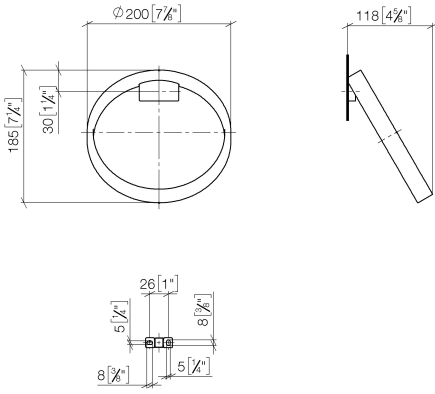

## CYO Towel ring round - Chrome

---

83 200 811 Product version from 4/1/2023

- width 200mm
- 118mm projection

|   |                                   |               |
|---|-----------------------------------|---------------|
|  | Chrome                            | 83 200 811-00 |
|  | Brushed Platinum                  | 83 200 811-06 |
|  | Dark Chrome                       | 83 200 811-19 |
|  | Brushed Durabronze<br>(23kt Gold) | 83 200 811-28 |
|  | Brushed Dark<br>Platinum          | 83 200 811-99 |

# CYO Towel ring round - Chrome

83 200 811 Product version from 4/1/2023

mm [inches]

### Spare parts list

| No. | Item Number        | Name       | Quantity used | Delivery time |
|-----|--------------------|------------|---------------|---------------|
| 1   | 90 31 11 004 00 90 | pin        | 1             | 2             |
| 2   | 09 30 30 167 90    | screw      | 3             | 2             |
| 3   | 05 17 20 758 00 90 | fixing set | 1             | 2             |