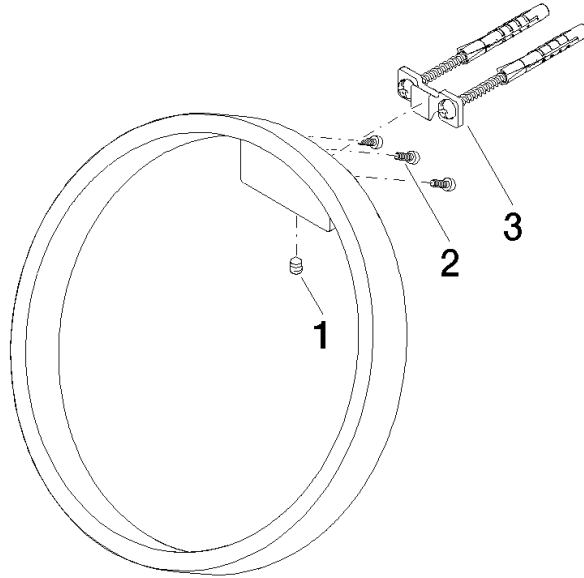

## CYO Towel ring round - Chrome

---

83 200 811 Product version from 4/1/2023

- width 200mm
- 118mm projection

|   |                                   |               |
|---|-----------------------------------|---------------|
|  | Chrome                            | 83 200 811-00 |
|  | Brushed Platinum                  | 83 200 811-06 |
|  | Dark Chrome                       | 83 200 811-19 |
|  | Brushed Durabronze<br>(23kt Gold) | 83 200 811-28 |
|  | Brushed Dark<br>Platinum          | 83 200 811-99 |

# CYO Towel ring round - Chrome

83 200 811 Product version from 4/1/2023

mm [inches]

## CYO Towel ring round - Chrome

83 200 811 Product version from 4/1/2023

Parts for other  
finishes can be found  
here: Brushed  
Platinum

### Spare parts list

| No. | Item Number        | Name       | Quantity used | Delivery time |
|-----|--------------------|------------|---------------|---------------|
| 1   | 90 31 11 004 00 90 | pin        | 1             | 2             |
| 2   | 09 30 30 167 90    | screw      | 3             | 2             |
| 3   | 05 17 20 758 00 90 | fixing set | 1             | 2             |