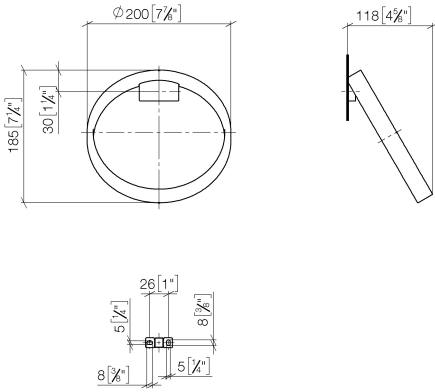

83 200 811

- width 200mm
- 118mm projection

	Brushed Durabronz (23kt Gold)	83 200 811-28
	Chrome	83 200 811-00
	Brushed Platinum	83 200 811-06
	Dark Chrome	83 200 811-19
	Brushed Dark Platinum	83 200 811-99

83 200 811

mm [inches]

83 200 811

Parts for other
finishes can be found
here: [Chrome](#)

Spare parts list

No.	Item Number	Name	Quantity used	Delivery time
1	90 31 11 004 00 90	pin	1	2
2	09 30 30 167 90	screw	3	2
3	05 17 20 758 00 90	fixing set	1	2