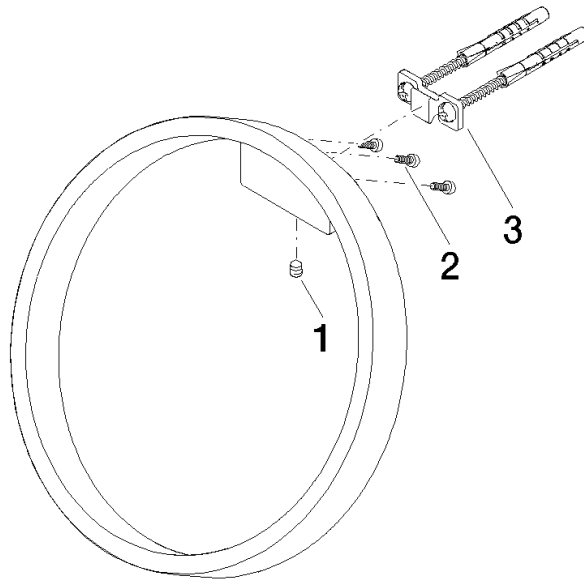

83 200 811

- width 200mm
- 118mm projection

	Brushed Durabronz (23kt Gold)	83 200 811-28
	Chrome	83 200 811-00
	Brushed Platinum	83 200 811-06
	Dark Chrome	83 200 811-19
	Brushed Dark Platinum	83 200 811-99

83 200 811

mm [inches]

83 200 811

Parts for other
finishes can be found
here: [Chrome](#)

Spare parts list

No.	Item Number	Name	Quantity used	Delivery time
1	90 31 11 004 00 90	pin	1	2
2	09 30 30 167 90	screw	3	2
3	05 17 20 758 00 90	fixing set	1	2