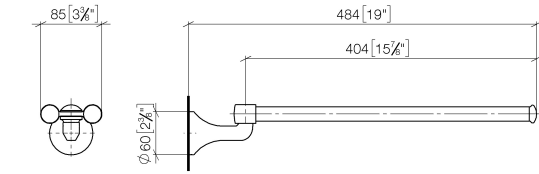

MADISON Towel bar in two parts swivel - Platinum

MADISON

83 210 361

- width 85mm
- height 70 mm
- rosette Ø 60 mm
- 485mm projection

	Platinum	83 210 361-08
	Chrome	83 210 361-00
	Brushed Platinum	83 210 361-06
	Durabass (23kt Gold)	83 210 361-09
	Brushed Durabass (23kt Gold)	83 210 361-28
	Brushed Dark Platinum	83 210 361-99

83 210 361

mm [inches]

83 210 361

Product version from 7/3/2016

Parts for other
finishes can be found
here: [Chrome](#)

MADISON Towel bar in two parts swivel - Platinum

MADISON

83 210 361