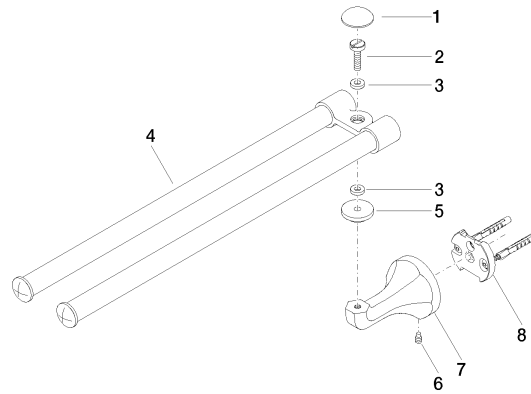

MADISON Towel bar in two parts swivel - Platinum

MADISON

83 210 361

- width 85mm
- height 70 mm
- rosette Ø 60 mm
- 485mm projection

	Platinum	83 210 361-08
	Chrome	83 210 361-00
	Brushed Platinum	83 210 361-06
	Durabass (23kt Gold)	83 210 361-09
	Brushed Durabass (23kt Gold)	83 210 361-28
	Brushed Dark Platinum	83 210 361-99

83 210 361

mm [inches]

83 210 361

Product version from 7/3/2016

Parts for other
finishes can be found
here: [Chrome](#)

MADISON Towel bar in two parts swivel - Platinum

MADISON

83 210 361

Spare parts list

Product version from 7/3/2016

No.	Item Number	Name	Quantity used	Delivery time
	08 30 30 501-08	cap	9	40