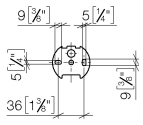

MADISON Towel bar in two parts swivel - Platinum

MADISON

83 210 361

- width 85mm
- height 70 mm
- rosette Ø 60 mm
- 485mm projection

	Platinum	83 210 361-08
	Chrome	83 210 361-00
	Brushed Platinum	83 210 361-06
	Durabass (23kt Gold)	83 210 361-09
	Brushed Durabass (23kt Gold)	83 210 361-28
	Brushed Dark Platinum	83 210 361-99

83 210 361

mm [inches]

83 210 361

Product version from 7/3/2016

Parts for other
finishes can be found
here: [Chrome](#)

MADISON Towel bar in two parts swivel - Platinum

MADISON

83 210 361