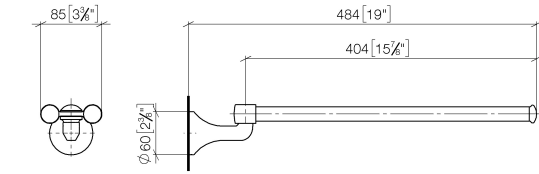

MADISON Towel bar in two parts swivel - Brushed Durabronz (23kt Gold)

MADISON

83 210 361

- width 85mm
- height 70 mm
- rosette Ø 60 mm
- 485mm projection

	Brushed Durabronz (23kt Gold)	83 210 361-28
	Chrome	83 210 361-00
	Brushed Platinum	83 210 361-06
	Platinum	83 210 361-08
	Durabronz (23kt Gold)	83 210 361-09
	Brushed Dark Platinum	83 210 361-99

MADISON Towel bar in two parts swivel - Brushed Durabronz (23kt Gold)

MADISON

83 210 361

mm [inches]

83 210 361

Product version from 7/3/2016

Parts for other finishes can be found here: [Chrome](#)

MADISON Towel bar in two parts swivel - Brushed Durabrass (23kt Gold)