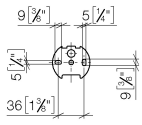

MADISON Towel bar in two parts swivel - Brushed Durabronz (23kt Gold)

MADISON

83 210 361

- width 85mm
- height 70 mm
- rosette Ø 60 mm
- 485mm projection

	Brushed Durabronz (23kt Gold)	83 210 361-28
	Chrome	83 210 361-00
	Brushed Platinum	83 210 361-06
	Platinum	83 210 361-08
	Durabronz (23kt Gold)	83 210 361-09
	Brushed Dark Platinum	83 210 361-99

MADISON Towel bar in two parts swivel - Brushed Durabronz (23kt Gold)

MADISON

83 210 361

mm [inches]

83 210 361

Product version from 7/3/2016

Parts for other finishes can be found here: [Chrome](#)

MADISON Towel bar in two parts swivel - Brushed Durabrass (23kt Gold)