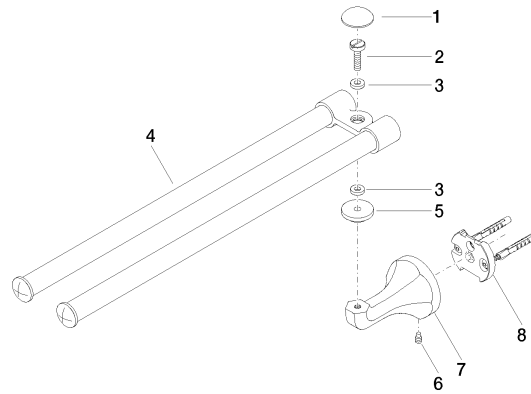

MADISON Towel bar in two parts swivel - Brushed Durabronz (23kt Gold)

MADISON

83 210 361

- width 85mm
- height 70 mm
- rosette Ø 60 mm
- 485mm projection

	Brushed Durabronz (23kt Gold)	83 210 361-28
	Chrome	83 210 361-00
	Brushed Platinum	83 210 361-06
	Platinum	83 210 361-08
	Durabronz (23kt Gold)	83 210 361-09
	Brushed Dark Platinum	83 210 361-99

MADISON Towel bar in two parts swivel - Brushed Durabronz (23kt Gold)

MADISON

83 210 361

mm [inches]

83 210 361

Product version from 7/3/2016

Parts for other finishes can be found here: [Chrome](#)

MADISON Towel bar in two parts swivel - Brushed Durabrass (23kt Gold)

MADISON

83 210 361

Spare parts list

Product version from 7/3/2016

No.	Item Number	Name	Quantity used	Delivery time
	08 30 30 501-28	cap	9	20