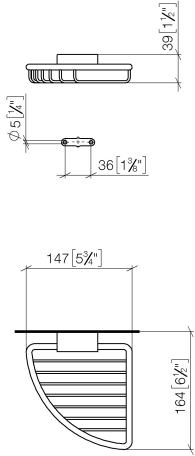

**Corner soap basket - Chrome**

IMO

83 281 530

- width 150mm
- height 40 mm
- 165mm projection

Fits: IMO, LULU, MADISON, MEM, TARA,  
CL.1, LISSÉ, VAIA, META, CYO

	Chrome	83 281 530-00
	Brushed Platinum	83 281 530-06
	Platinum	83 281 530-08
	Durabress (23kt Gold)	83 281 530-09
	Dark Chrome	83 281 530-19
	Light Gold	83 281 530-26
	Brushed Light Gold	83 281 530-27
	Brushed Durabress (23kt Gold)	83 281 530-28
	Matte Black	83 281 530-33
	Brushed Bronze	83 281 530-42
	Brushed Champagne (22kt Gold)	83 281 530-46
	Champagne (22kt Gold)	83 281 530-47
	Brushed Chrome	83 281 530-93
	Brushed Dark Platinum	83 281 530-99

83 281 530

mm [inches]

83 281 530

**Product version from 10/1/2023**

Parts for other  
finishes can be found  
here: Brushed  
Platinum

## Corner soap basket - Chrome

IMO

83 281 530

#### Product version from 10/1/2023

No.	Item Number	Name	Quantity used	Delivery time
	05 30 31 025 00 90	fixing set	9	2