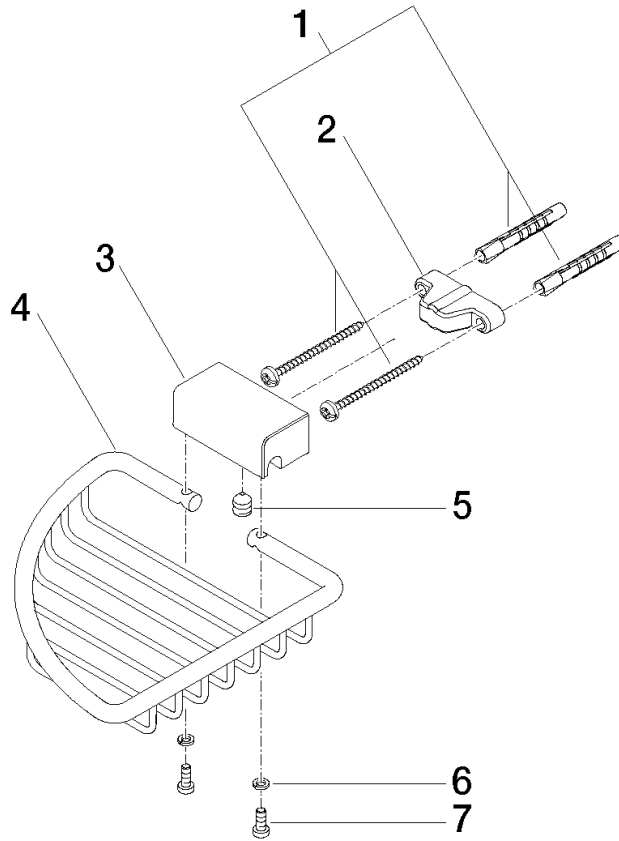

**Corner soap basket - Chrome**

IMO

83 281 530

- width 150mm
- height 40 mm
- 165mm projection

Fits: IMO, LULU, MADISON, MEM, TARA,  
CL.1, LISSÉ, VAIA, META, CYO

	Chrome	83 281 530-00
	Brushed Platinum	83 281 530-06
	Platinum	83 281 530-08
	Durabress (23kt Gold)	83 281 530-09
	Dark Chrome	83 281 530-19
	Light Gold	83 281 530-26
	Brushed Light Gold	83 281 530-27
	Brushed Durabress (23kt Gold)	83 281 530-28
	Matte Black	83 281 530-33
	Brushed Bronze	83 281 530-42
	Brushed Champagne (22kt Gold)	83 281 530-46
	Champagne (22kt Gold)	83 281 530-47
	Brushed Chrome	83 281 530-93
	Brushed Dark Platinum	83 281 530-99

83 281 530

mm [inches]

83 281 530

**Product version from 10/1/2023**

Parts for other  
finishes can be found  
here: Brushed  
Platinum

## Corner soap basket - Chrome

IMO

83 281 530

#### Product version from 10/1/2023

No.	Item Number	Name	Quantity used	Delivery time
	05 30 31 025 00 90	fixing set	9	2