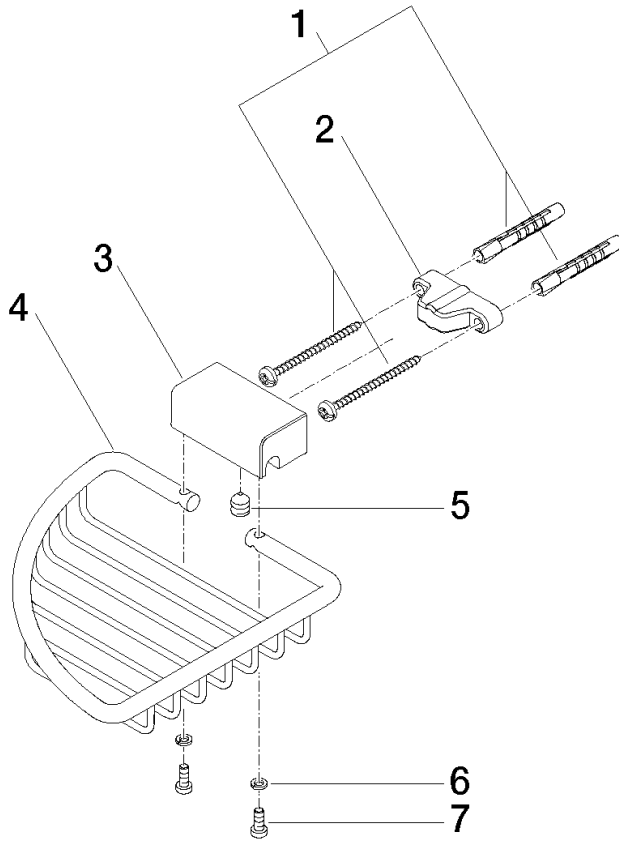

Corner soap basket - Platinum

IMO

83 281 530

- width 150mm
- height 40 mm
- 165mm projection

Fits: IMO, LULU, MADISON, MEM, TARA,
CL.1, LISSÉ, VAIA, META, CYO

	Platinum	83 281 530-08
	Chrome	83 281 530-00
	Brushed Platinum	83 281 530-06
	Durabress (23kt Gold)	83 281 530-09
	Dark Chrome	83 281 530-19
	Light Gold	83 281 530-26
	Brushed Light Gold	83 281 530-27
	Brushed Durabress (23kt Gold)	83 281 530-28
	Matte Black	83 281 530-33
	Brushed Bronze	83 281 530-42
	Brushed Champagne (22kt Gold)	83 281 530-46
	Champagne (22kt Gold)	83 281 530-47
	Brushed Chrome	83 281 530-93
	Brushed Dark Platinum	83 281 530-99

83 281 530

mm [inches]

83 281 530

Product version from 10/1/2023

Parts for other finishes can be found here: [Chrome](#)

Corner soap basket - Platinum

IMO

83 281 530

Spare parts list

Product version from 10/1/2023

No.	Item Number	Name	Quantity used	Delivery time
	05 30 31 025 00 90	fixing set	9	2