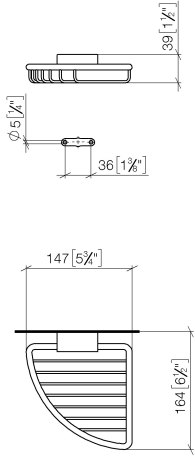

Corner soap basket - Platinum

IMO

83 281 530

- width 150mm
- height 40 mm
- 165mm projection

Fits: IMO, LULU, MADISON, MEM, TARA,
CL.1, LISSÉ, VAIA, META, CYO

	Platinum	83 281 530-08
	Chrome	83 281 530-00
	Brushed Platinum	83 281 530-06
	Durabress (23kt Gold)	83 281 530-09
	Dark Chrome	83 281 530-19
	Light Gold	83 281 530-26
	Brushed Light Gold	83 281 530-27
	Brushed Durabress (23kt Gold)	83 281 530-28
	Matte Black	83 281 530-33
	Brushed Bronze	83 281 530-42
	Brushed Champagne (22kt Gold)	83 281 530-46
	Champagne (22kt Gold)	83 281 530-47
	Brushed Chrome	83 281 530-93
	Brushed Dark Platinum	83 281 530-99

83 281 530

mm [inches]

83 281 530

Product version from 10/1/2023

Parts for other finishes can be found here: [Chrome](#)

Corner soap basket - Platinum

IMO

83 281 530

Spare parts list

Product version from 10/1/2023

No.	Item Number	Name	Quantity used	Delivery time
	05 30 31 025 00 90	fixing set	9	2