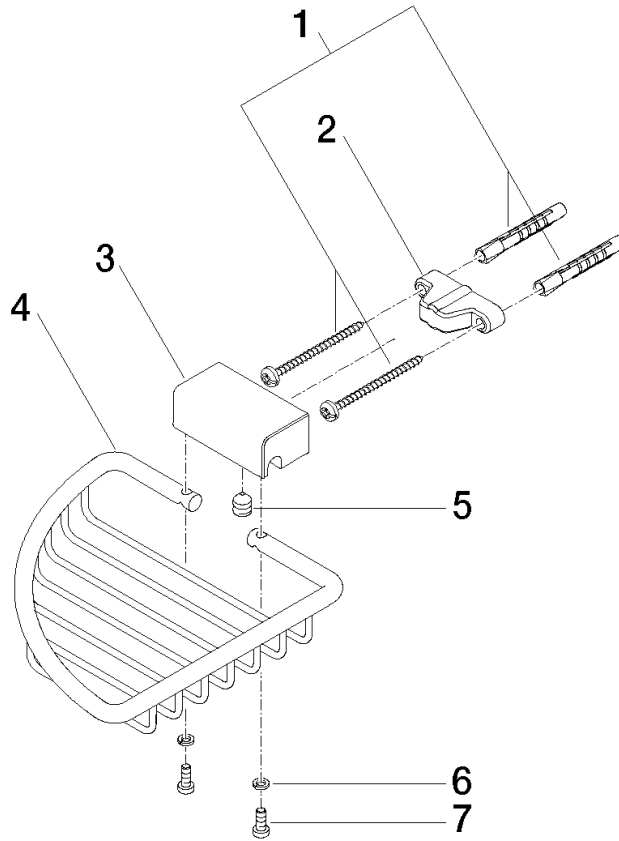

Corner soap basket - Durabronz (23kt Gold)

IMO

83 281 530

- width 150mm
- height 40 mm
- 165mm projection

Fits: IMO, LULU, MADISON, MEM, TARA,
CL.1, LISSÉ, VAIA, META, CYO

	Durabronz (23kt Gold)	83 281 530-09
	Chrome	83 281 530-00
	Brushed Platinum	83 281 530-06
	Platinum	83 281 530-08
	Dark Chrome	83 281 530-19
	Light Gold	83 281 530-26
	Brushed Light Gold	83 281 530-27
	Brushed Durabronz (23kt Gold)	83 281 530-28
	Matte Black	83 281 530-33
	Brushed Bronze	83 281 530-42
	Brushed Champagne (22kt Gold)	83 281 530-46
	Champagne (22kt Gold)	83 281 530-47
	Brushed Chrome	83 281 530-93
	Brushed Dark Platinum	83 281 530-99

83 281 530

mm [inches]

83 281 530

Product version from 10/1/2023

Parts for other
finishes can be found
here: [Chrome](#)

Corner soap basket - Durabrass (23kt Gold)

IMO

83 281 530

Spare parts list

Product version from 10/1/2023

No.	Item Number	Name	Quantity used	Delivery time
	05 30 31 025 00 90	fixing set	9	2