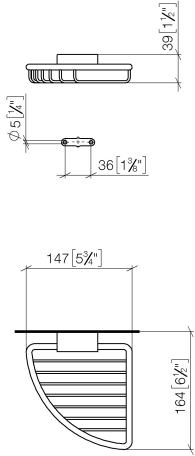

Corner soap basket - Durabronz (23kt Gold)

IMO

83 281 530

- width 150mm
- height 40 mm
- 165mm projection

Fits: IMO, LULU, MADISON, MEM, TARA,
CL.1, LISSÉ, VAIA, META, CYO

	Durabronz (23kt Gold)	83 281 530-09
	Chrome	83 281 530-00
	Brushed Platinum	83 281 530-06
	Platinum	83 281 530-08
	Dark Chrome	83 281 530-19
	Light Gold	83 281 530-26
	Brushed Light Gold	83 281 530-27
	Brushed Durabronz (23kt Gold)	83 281 530-28
	Matte Black	83 281 530-33
	Brushed Bronze	83 281 530-42
	Brushed Champagne (22kt Gold)	83 281 530-46
	Champagne (22kt Gold)	83 281 530-47
	Brushed Chrome	83 281 530-93
	Brushed Dark Platinum	83 281 530-99

83 281 530

mm [inches]

83 281 530

Product version from 10/1/2023

Parts for other
finishes can be found
here: [Chrome](#)

Corner soap basket - Durabrass (23kt Gold)

IMO

83 281 530

Spare parts list

Product version from 10/1/2023

No.	Item Number	Name	Quantity used	Delivery time
	05 30 31 025 00 90	fixing set	9	2