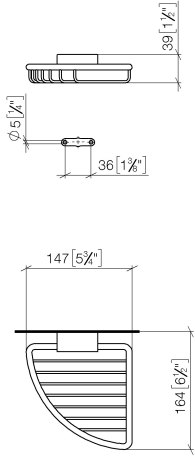

Corner soap basket - Dark Chrome

IMO

83 281 530

- width 150mm
- height 40 mm
- 165mm projection

Fits: IMO, LULU, MADISON, MEM, TARA,
CL.1, LISSÉ, VAIA, META, CYO

	Dark Chrome	83 281 530-19
	Chrome	83 281 530-00
	Brushed Platinum	83 281 530-06
	Platinum	83 281 530-08
	Durabrand (23kt Gold)	83 281 530-09
	Light Gold	83 281 530-26
	Brushed Light Gold	83 281 530-27
	Brushed Durabrand (23kt Gold)	83 281 530-28
	Matte Black	83 281 530-33
	Brushed Bronze	83 281 530-42
	Brushed Champagne (22kt Gold)	83 281 530-46
	Champagne (22kt Gold)	83 281 530-47
	Brushed Chrome	83 281 530-93
	Brushed Dark Platinum	83 281 530-99

83 281 530

mm [inches]

83 281 530

Parts for other
finishes can be found
here: [Chrome](#)

Corner soap basket - Dark Chrome

IMO

83 281 530

Spare parts list