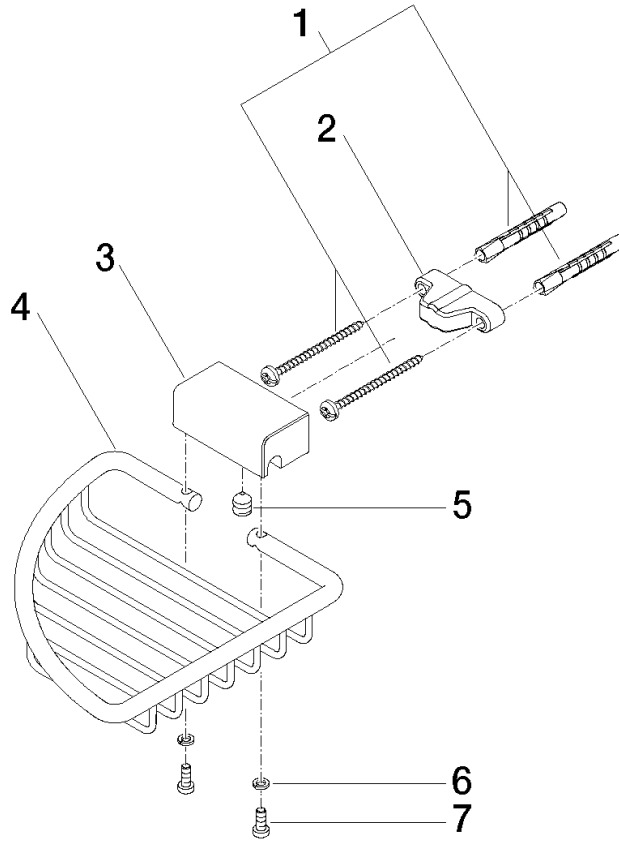

Corner soap basket - Dark Chrome

IMO

83 281 530

- width 150mm
- height 40 mm
- 165mm projection

Fits: IMO, LULU, MADISON, MEM, TARA,
CL.1, LISSÉ, VAIA, META, CYO

	Dark Chrome	83 281 530-19
	Chrome	83 281 530-00
	Brushed Platinum	83 281 530-06
	Platinum	83 281 530-08
	Durabrand (23kt Gold)	83 281 530-09
	Light Gold	83 281 530-26
	Brushed Light Gold	83 281 530-27
	Brushed Durabrand (23kt Gold)	83 281 530-28
	Matte Black	83 281 530-33
	Brushed Bronze	83 281 530-42
	Brushed Champagne (22kt Gold)	83 281 530-46
	Champagne (22kt Gold)	83 281 530-47
	Brushed Chrome	83 281 530-93
	Brushed Dark Platinum	83 281 530-99

83 281 530

mm [inches]

83 281 530

Parts for other
finishes can be found
here: [Chrome](#)

Corner soap basket - Dark Chrome

IMO

83 281 530

Spare parts list