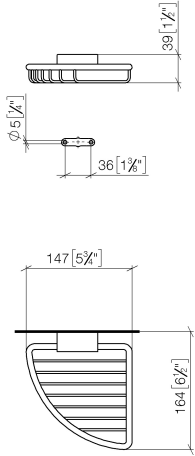

Corner soap basket - Light Gold

IMO

83 281 530

- width 150mm
- height 40 mm
- 165mm projection

Fits: IMO, LULU, MADISON, MEM, TARA,
CL.1, LISSÉ, VAIA, META, CYO

	Light Gold	83 281 530-26
	Chrome	83 281 530-00
	Brushed Platinum	83 281 530-06
	Platinum	83 281 530-08
	Durabronze (23kt Gold)	83 281 530-09
	Dark Chrome	83 281 530-19
	Brushed Light Gold	83 281 530-27
	Brushed Durabronze (23kt Gold)	83 281 530-28
	Matte Black	83 281 530-33
	Brushed Bronze	83 281 530-42
	Brushed Champagne (22kt Gold)	83 281 530-46
	Champagne (22kt Gold)	83 281 530-47
	Brushed Chrome	83 281 530-93
	Brushed Dark Platinum	83 281 530-99

83 281 530

mm [inches]

83 281 530

Product version from 10/1/2023

Parts for other
finishes can be found
here: [Chrome](#)

Corner soap basket - Light Gold

IMO

83 281 530

Spare parts list

Product version from 10/1/2023

No.	Item Number	Name	Quantity used	Delivery time
	05 30 31 025 00 90	fixing set	9	2