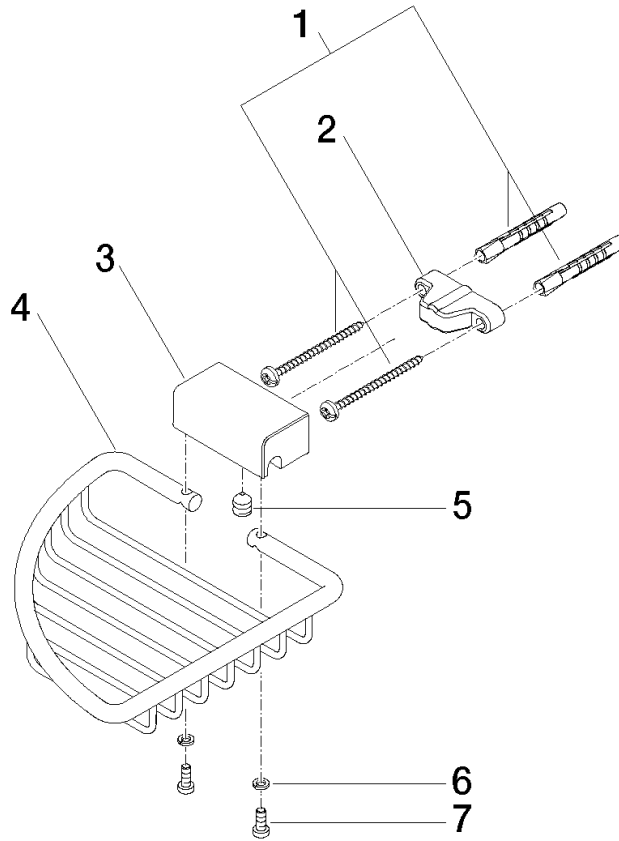

Corner soap basket - Light Gold

IMO

83 281 530

- width 150mm
- height 40 mm
- 165mm projection

Fits: IMO, LULU, MADISON, MEM, TARA,
CL.1, LISSÉ, VAIA, META, CYO

	Light Gold	83 281 530-26
	Chrome	83 281 530-00
	Brushed Platinum	83 281 530-06
	Platinum	83 281 530-08
	Durabronze (23kt Gold)	83 281 530-09
	Dark Chrome	83 281 530-19
	Brushed Light Gold	83 281 530-27
	Brushed Durabronze (23kt Gold)	83 281 530-28
	Matte Black	83 281 530-33
	Brushed Bronze	83 281 530-42
	Brushed Champagne (22kt Gold)	83 281 530-46
	Champagne (22kt Gold)	83 281 530-47
	Brushed Chrome	83 281 530-93
	Brushed Dark Platinum	83 281 530-99

83 281 530

mm [inches]

83 281 530

Product version from 10/1/2023

Parts for other
finishes can be found
here: [Chrome](#)

Corner soap basket - Light Gold

IMO

83 281 530

Spare parts list

Product version from 10/1/2023

No.	Item Number	Name	Quantity used	Delivery time
	05 30 31 025 00 90	fixing set	9	2