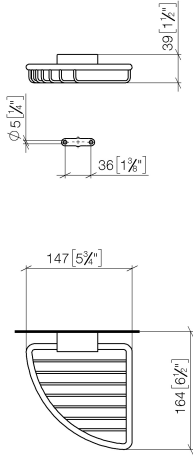

Corner soap basket - Brushed Light Gold

IMO

83 281 530

- width 150mm
- height 40 mm
- 165mm projection

Fits: IMO, LULU, MADISON, MEM, TARA,  
CL.1, LISSÉ, VAIA, META, CYO

	Brushed Light Gold	83 281 530-27
	Chrome	83 281 530-00
	Brushed Platinum	83 281 530-06
	Platinum	83 281 530-08
	Durabrand (23kt Gold)	83 281 530-09
	Dark Chrome	83 281 530-19
	Light Gold	83 281 530-26
	Brushed Durabrand (23kt Gold)	83 281 530-28
	Matte Black	83 281 530-33
	Brushed Bronze	83 281 530-42
	Brushed Champagne (22kt Gold)	83 281 530-46
	Champagne (22kt Gold)	83 281 530-47
	Brushed Chrome	83 281 530-93
	Brushed Dark Platinum	83 281 530-99

83 281 530

mm [inches]

83 281 530

**Product version from 10/1/2023**

Parts for other finishes can be found here: [Chrome](#)

#### Product version from 10/1/2023

No.	Item Number	Name	Quantity used	Delivery time
	05 30 31 025 00 90	fixing set	9	2