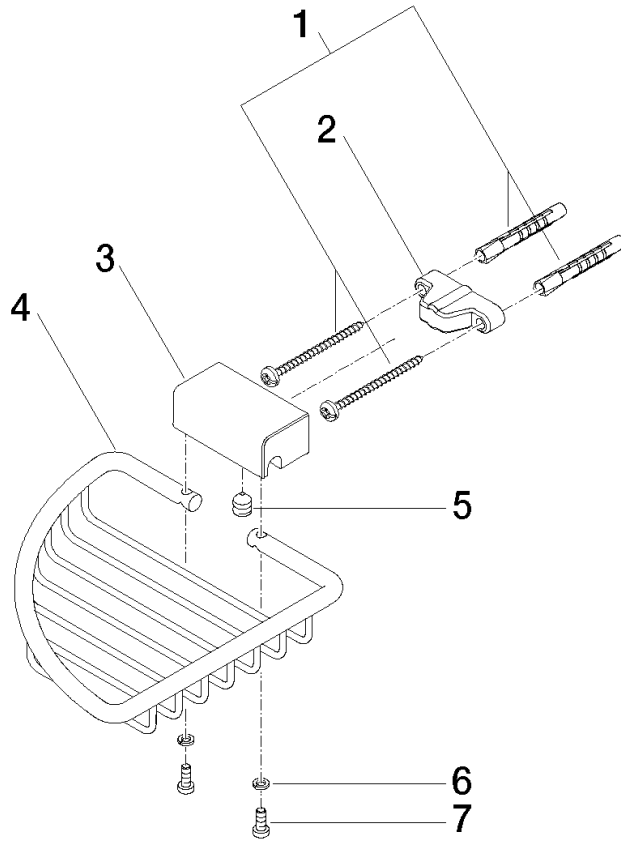

Corner soap basket - Brushed Light Gold

IMO

83 281 530

- width 150mm
- height 40 mm
- 165mm projection

Fits: IMO, LULU, MADISON, MEM, TARA,  
CL.1, LISSÉ, VAIA, META, CYO

	Brushed Light Gold	83 281 530-27
	Chrome	83 281 530-00
	Brushed Platinum	83 281 530-06
	Platinum	83 281 530-08
	Durabrand (23kt Gold)	83 281 530-09
	Dark Chrome	83 281 530-19
	Light Gold	83 281 530-26
	Brushed Durabrand (23kt Gold)	83 281 530-28
	Matte Black	83 281 530-33
	Brushed Bronze	83 281 530-42
	Brushed Champagne (22kt Gold)	83 281 530-46
	Champagne (22kt Gold)	83 281 530-47
	Brushed Chrome	83 281 530-93
	Brushed Dark Platinum	83 281 530-99

83 281 530

mm [inches]

83 281 530

**Product version from 10/1/2023**

Parts for other finishes can be found here: [Chrome](#)

## Corner soap basket - Brushed Light Gold

IMO

83 281 530

#### Product version from 10/1/2023

No.	Item Number	Name	Quantity used	Delivery time
	05 30 31 025 00 90	fixing set	9	2