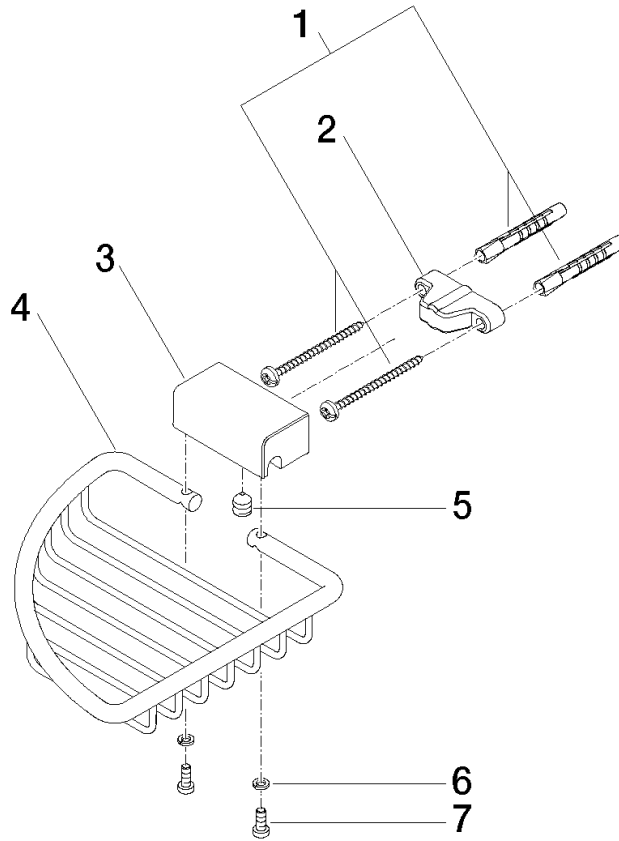

**Corner soap basket - Brushed Durabronze (23kt Gold)**

IMO

83 281 530

- width 150mm
- height 40 mm
- 165mm projection

Fits: IMO, LULU, MADISON, MEM, TARA,  
CL.1, LISSÉ, VAIA, META, CYO

	Brushed Durabronze (23kt Gold)	83 281 530-28
	Chrome	83 281 530-00
	Brushed Platinum	83 281 530-06
	Platinum	83 281 530-08
	Durabronze (23kt Gold)	83 281 530-09
	Dark Chrome	83 281 530-19
	Light Gold	83 281 530-26
	Brushed Light Gold	83 281 530-27
	Matte Black	83 281 530-33
	Brushed Bronze	83 281 530-42
	Brushed Champagne (22kt Gold)	83 281 530-46
	Champagne (22kt Gold)	83 281 530-47
	Brushed Chrome	83 281 530-93
	Brushed Dark Platinum	83 281 530-99

83 281 530

mm [inches]

83 281 530

**Product version from 10/1/2023**

Parts for other finishes can be found here: [Chrome](#)

Corner soap basket - Brushed Durabrass (23kt Gold)

IMO

83 281 530

**Spare parts list**

**Product version from 10/1/2023**

No.	Item Number	Name	Quantity used	Delivery time
	05 30 31 025 00 90	fixing set	9	2