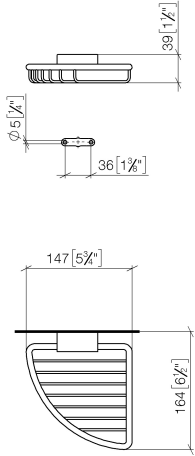

**Corner soap basket - Brushed Durabronze (23kt Gold)**

IMO

83 281 530

- width 150mm
- height 40 mm
- 165mm projection

Fits: IMO, LULU, MADISON, MEM, TARA,  
CL.1, LISSÉ, VAIA, META, CYO

	Brushed Durabronze (23kt Gold)	83 281 530-28
	Chrome	83 281 530-00
	Brushed Platinum	83 281 530-06
	Platinum	83 281 530-08
	Durabronze (23kt Gold)	83 281 530-09
	Dark Chrome	83 281 530-19
	Light Gold	83 281 530-26
	Brushed Light Gold	83 281 530-27
	Matte Black	83 281 530-33
	Brushed Bronze	83 281 530-42
	Brushed Champagne (22kt Gold)	83 281 530-46
	Champagne (22kt Gold)	83 281 530-47
	Brushed Chrome	83 281 530-93
	Brushed Dark Platinum	83 281 530-99

83 281 530

mm [inches]

83 281 530

**Product version from 10/1/2023**

Parts for other finishes can be found here: [Chrome](#)

Corner soap basket - Brushed Durabrass (23kt Gold)

IMO

83 281 530

**Spare parts list**

**Product version from 10/1/2023**

No.	Item Number	Name	Quantity used	Delivery time
	05 30 31 025 00 90	fixing set	9	2