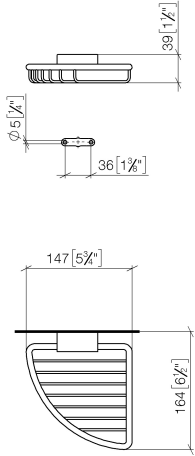

Corner soap basket - Matte Black

IMO

83 281 530

- width 150mm
- height 40 mm
- 165mm projection

Fits: IMO, LULU, MADISON, MEM, TARA,  
CL.1, LISSÉ, VAIA, META, CYO

|  |                               |               |
|--|-------------------------------|---------------|
|    | Matte Black                   | 83 281 530-33 |
|    | Chrome                        | 83 281 530-00 |
|    | Brushed Platinum              | 83 281 530-06 |
|    | Platinum                      | 83 281 530-08 |
|    | Durabress (23kt Gold)         | 83 281 530-09 |
|    | Dark Chrome                   | 83 281 530-19 |
|    | Light Gold                    | 83 281 530-26 |
|    | Brushed Light Gold            | 83 281 530-27 |
|    | Brushed Durabress (23kt Gold) | 83 281 530-28 |
|   | Brushed Bronze                | 83 281 530-42 |
|  | Brushed Champagne (22kt Gold) | 83 281 530-46 |
|  | Champagne (22kt Gold)         | 83 281 530-47 |
|  | Brushed Chrome                | 83 281 530-93 |
|  | Brushed Dark Platinum         | 83 281 530-99 |

83 281 530

mm [inches]

83 281 530

**Product version from 10/1/2023**

Parts for other finishes can be found here: [Chrome](#)