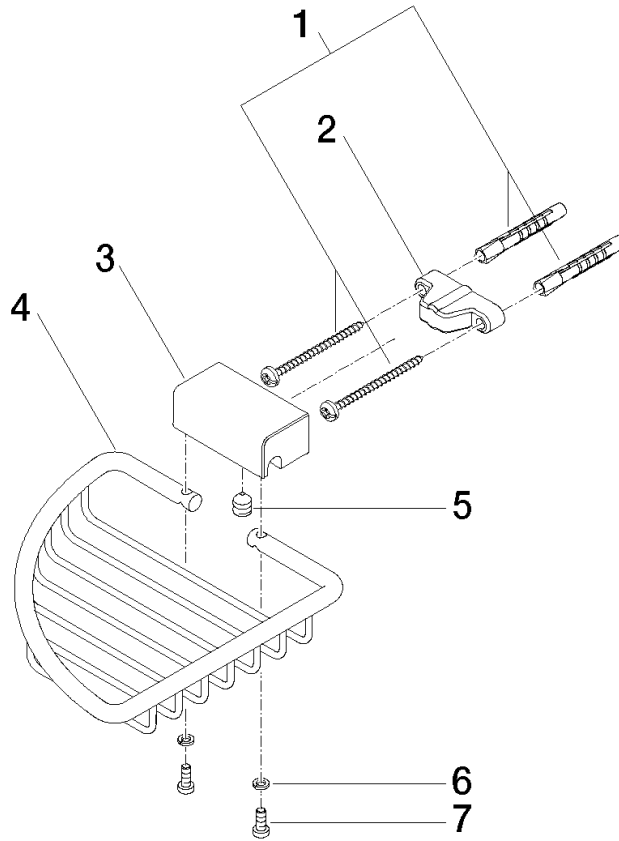

Corner soap basket - Matte Black

IMO

83 281 530

- width 150mm
- height 40 mm
- 165mm projection

Fits: IMO, LULU, MADISON, MEM, TARA,  
CL.1, LISSÉ, VAIA, META, CYO

|  |                               |               |
|--|-------------------------------|---------------|
|    | Matte Black                   | 83 281 530-33 |
|    | Chrome                        | 83 281 530-00 |
|    | Brushed Platinum              | 83 281 530-06 |
|    | Platinum                      | 83 281 530-08 |
|    | Durabress (23kt Gold)         | 83 281 530-09 |
|    | Dark Chrome                   | 83 281 530-19 |
|    | Light Gold                    | 83 281 530-26 |
|    | Brushed Light Gold            | 83 281 530-27 |
|    | Brushed Durabress (23kt Gold) | 83 281 530-28 |
|   | Brushed Bronze                | 83 281 530-42 |
|  | Brushed Champagne (22kt Gold) | 83 281 530-46 |
|  | Champagne (22kt Gold)         | 83 281 530-47 |
|  | Brushed Chrome                | 83 281 530-93 |
|  | Brushed Dark Platinum         | 83 281 530-99 |

83 281 530

mm [inches]

83 281 530

**Product version from 10/1/2023**

Parts for other finishes can be found here: [Chrome](#)

## Corner soap basket - Matte Black

IMO

83 281 530