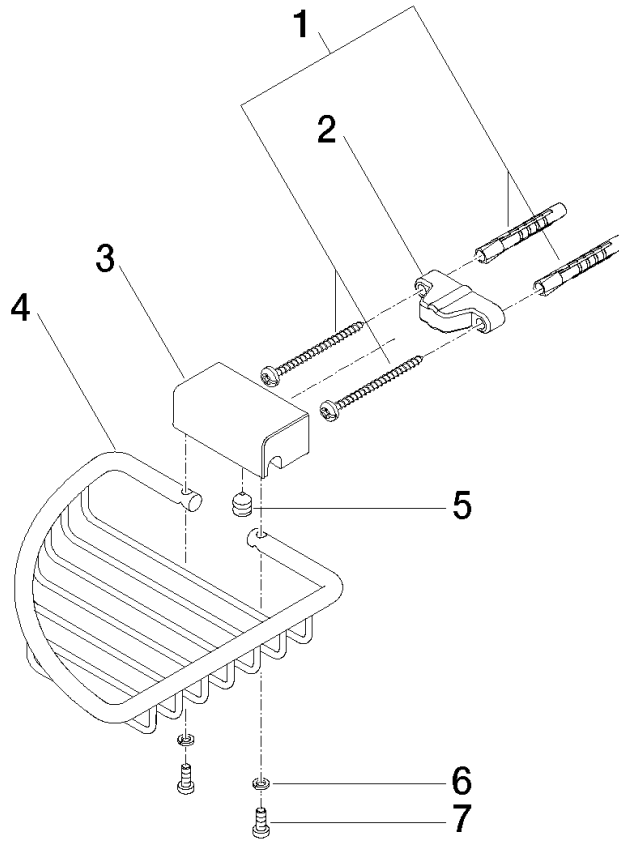

**Corner soap basket - Champagne (22kt Gold)**

IMO

83 281 530

- width 150mm
- height 40 mm
- 165mm projection

Fits: IMO, LULU, MADISON, MEM, TARA,  
CL.1, LISSÉ, VAIA, META, CYO

	Champagne (22kt Gold)	83 281 530-47
	Chrome	83 281 530-00
	Brushed Platinum	83 281 530-06
	Platinum	83 281 530-08
	Durabrand (23kt Gold)	83 281 530-09
	Dark Chrome	83 281 530-19
	Light Gold	83 281 530-26
	Brushed Light Gold	83 281 530-27
	Brushed Durabrand (23kt Gold)	83 281 530-28
	Matte Black	83 281 530-33
	Brushed Bronze	83 281 530-42
	Brushed Champagne (22kt Gold)	83 281 530-46
	Brushed Chrome	83 281 530-93
	Brushed Dark Platinum	83 281 530-99

83 281 530

mm [inches]

83 281 530

**Product version from 10/1/2023**

Parts for other  
finishes can be found  
here: [Chrome](#)

Corner soap basket - Champagne (22kt Gold)

IMO

83 281 530

**Spare parts list**

**Product version from 10/1/2023**

No.	Item Number	Name	Quantity used	Delivery time
	05 30 31 025 00 90	fixing set	9	2