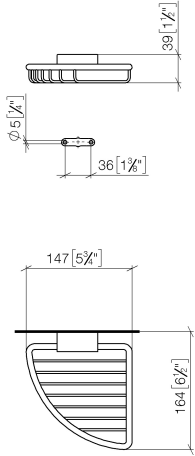

**Corner soap basket - Champagne (22kt Gold)**

IMO

83 281 530

- width 150mm
- height 40 mm
- 165mm projection

Fits: IMO, LULU, MADISON, MEM, TARA,  
CL.1, LISSÉ, VAIA, META, CYO

	Champagne (22kt Gold)	83 281 530-47
	Chrome	83 281 530-00
	Brushed Platinum	83 281 530-06
	Platinum	83 281 530-08
	Durabrand (23kt Gold)	83 281 530-09
	Dark Chrome	83 281 530-19
	Light Gold	83 281 530-26
	Brushed Light Gold	83 281 530-27
	Brushed Durabrand (23kt Gold)	83 281 530-28
	Matte Black	83 281 530-33
	Brushed Bronze	83 281 530-42
	Brushed Champagne (22kt Gold)	83 281 530-46
	Brushed Chrome	83 281 530-93
	Brushed Dark Platinum	83 281 530-99

83 281 530

mm [inches]

83 281 530

**Product version from 10/1/2023**

Parts for other  
finishes can be found  
here: [Chrome](#)

Corner soap basket - Champagne (22kt Gold)

IMO

83 281 530

**Spare parts list**

**Product version from 10/1/2023**

No.	Item Number	Name	Quantity used	Delivery time
	05 30 31 025 00 90	fixing set	9	2