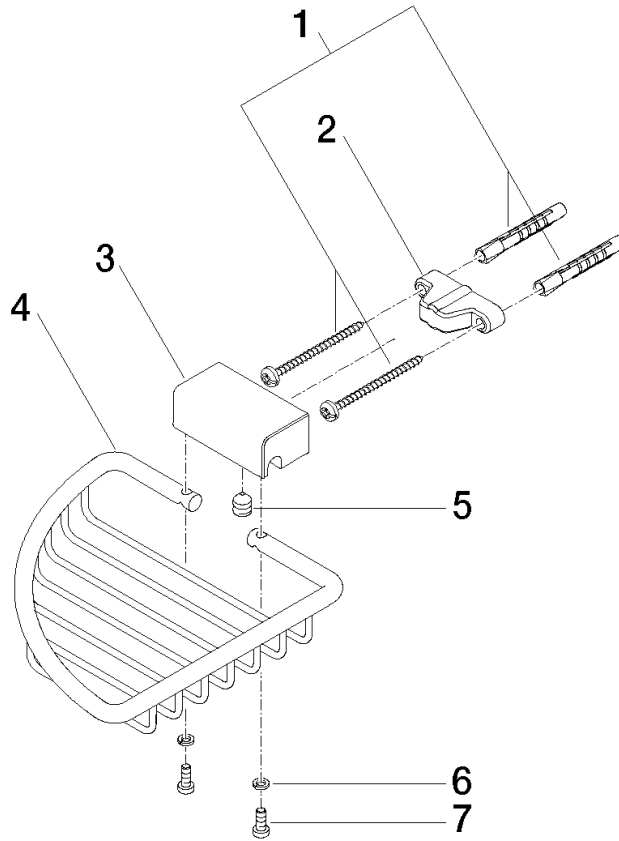

Corner soap basket - Brushed Chrome

IMO

83 281 530

- width 150mm
- height 40 mm
- 165mm projection

Fits: IMO, LULU, MADISON, MEM, TARA,
CL.1, LISSÉ, VAIA, META, CYO

	Brushed Chrome	83 281 530-93
	Chrome	83 281 530-00
	Brushed Platinum	83 281 530-06
	Platinum	83 281 530-08
	Durabronze (23kt Gold)	83 281 530-09
	Dark Chrome	83 281 530-19
	Light Gold	83 281 530-26
	Brushed Light Gold	83 281 530-27
	Brushed Durabronze (23kt Gold)	83 281 530-28
	Matte Black	83 281 530-33
	Brushed Bronze	83 281 530-42
	Brushed Champagne (22kt Gold)	83 281 530-46
	Champagne (22kt Gold)	83 281 530-47
	Brushed Dark Platinum	83 281 530-99

83 281 530

mm [inches]

83 281 530

Product version from 10/1/2023

Parts for other finishes can be found here: [Chrome](#)

Corner soap basket - Brushed Chrome

IMO

83 281 530

Spare parts list

Product version from 10/1/2023

No.	Item Number	Name	Quantity used	Delivery time
	05 30 31 025 00 90	fixing set	9	2