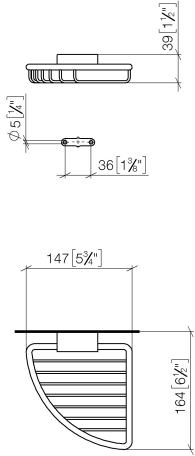

Corner soap basket - Brushed Chrome

IMO

83 281 530

- width 150mm
- height 40 mm
- 165mm projection

Fits: IMO, LULU, MADISON, MEM, TARA,
CL.1, LISSÉ, VAIA, META, CYO

	Brushed Chrome	83 281 530-93
	Chrome	83 281 530-00
	Brushed Platinum	83 281 530-06
	Platinum	83 281 530-08
	Durabronze (23kt Gold)	83 281 530-09
	Dark Chrome	83 281 530-19
	Light Gold	83 281 530-26
	Brushed Light Gold	83 281 530-27
	Brushed Durabronze (23kt Gold)	83 281 530-28
	Matte Black	83 281 530-33
	Brushed Bronze	83 281 530-42
	Brushed Champagne (22kt Gold)	83 281 530-46
	Champagne (22kt Gold)	83 281 530-47
	Brushed Dark Platinum	83 281 530-99

83 281 530

mm [inches]

83 281 530

Product version from 10/1/2023

Parts for other finishes can be found here: [Chrome](#)

Corner soap basket - Brushed Chrome

IMO

83 281 530

Spare parts list

Product version from 10/1/2023

No.	Item Number	Name	Quantity used	Delivery time
	05 30 31 025 00 90	fixing set	9	2