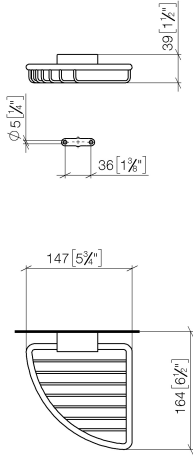

Corner soap basket - Brushed Dark Platinum

IMO

83 281 530

- width 150mm
- height 40 mm
- 165mm projection

Fits: IMO, LULU, MADISON, MEM, TARA,
CL.1, LISSÉ, VAIA, META, CYO

	Brushed Dark Platinum	83 281 530-99
	Chrome	83 281 530-00
	Brushed Platinum	83 281 530-06
	Platinum	83 281 530-08
	Durabrand (23kt Gold)	83 281 530-09
	Dark Chrome	83 281 530-19
	Light Gold	83 281 530-26
	Brushed Light Gold	83 281 530-27
	Brushed Durabrand (23kt Gold)	83 281 530-28
	Matte Black	83 281 530-33
	Brushed Bronze	83 281 530-42
	Brushed Champagne (22kt Gold)	83 281 530-46
	Champagne (22kt Gold)	83 281 530-47
	Brushed Chrome	83 281 530-93

83 281 530

mm [inches]

83 281 530

Product version from 10/1/2023

Parts for other finishes can be found here: [Chrome](#)

Corner soap basket - Brushed Dark Platinum

IMO

83 281 530

Spare parts list

Product version from 10/1/2023

No.	Item Number	Name	Quantity used	Delivery time
	05 30 31 025 00 90	fixing set	9	2