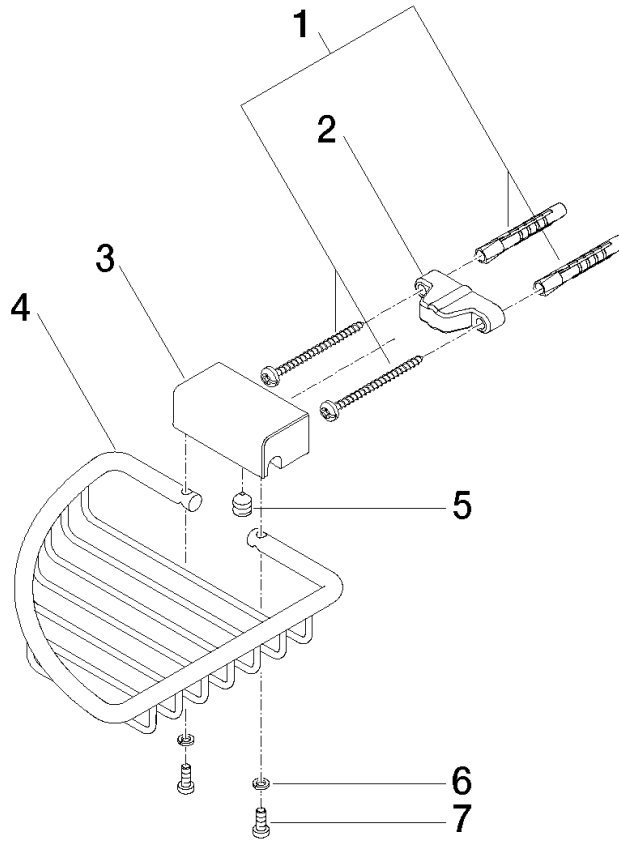

Corner soap basket - Brushed Dark Platinum

IMO

83 281 530

- width 150mm
- height 40 mm
- 165mm projection

Fits: IMO, LULU, MADISON, MEM, TARA,
CL.1, LISSÉ, VAIA, META, CYO

	Brushed Dark Platinum	83 281 530-99
	Chrome	83 281 530-00
	Brushed Platinum	83 281 530-06
	Platinum	83 281 530-08
	Durabrand (23kt Gold)	83 281 530-09
	Dark Chrome	83 281 530-19
	Light Gold	83 281 530-26
	Brushed Light Gold	83 281 530-27
	Brushed Durabrand (23kt Gold)	83 281 530-28
	Matte Black	83 281 530-33
	Brushed Bronze	83 281 530-42
	Brushed Champagne (22kt Gold)	83 281 530-46
	Champagne (22kt Gold)	83 281 530-47
	Brushed Chrome	83 281 530-93

83 281 530

mm [inches]

83 281 530

Product version from 10/1/2023

Parts for other finishes can be found here: [Chrome](#)

Corner soap basket - Brushed Dark Platinum

IMO

83 281 530

Spare parts list

Product version from 10/1/2023

No.	Item Number	Name	Quantity used	Delivery time
	05 30 31 025 00 90	fixing set	9	2