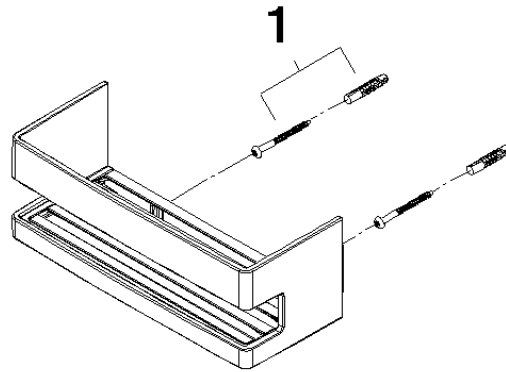

Shower basket for wall mounting - Chrome

83 290 832

- width 225mm
- Height: 89 mm
- Projection: 92 mm

Chrome

83 290 832-00

Soft Black

83 290 832-69

Shower basket for wall mounting - Chrome

83 290 832

mm [inches]

Shower basket for wall mounting - Chrome

83 290 832

Parts for other
finishes can be found
here: [Soft Black](#)

Spare parts list

No.	Item Number	Name	Quantity used	Delivery time
1	05 30 31 025 00 90	fixing set	1	2