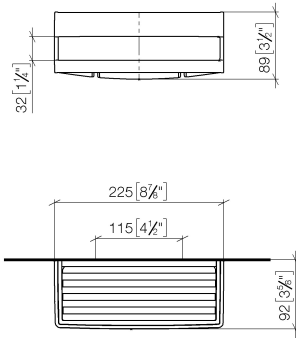

Shower basket for wall mounting - Soft Black

83 290 832

- width 225mm
- Height: 89 mm
- Projection: 92 mm

	Soft Black	83 290 832-69
	Chrome	83 290 832-00

Shower basket for wall mounting - Soft Black

83 290 832

mm [inches]

Shower basket for wall mounting - Soft Black

83 290 832

Product version from 1/1/2023

Parts for other finishes can be found here: [Chrome](#)

Shower basket for wall mounting - Soft Black

83 290 832