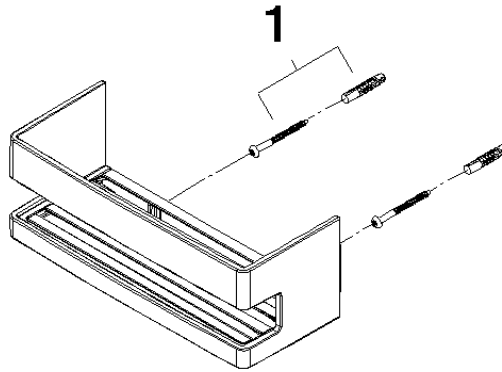

Shower basket for wall mounting - Soft Black

83 290 832

- width 225mm
- Height: 89 mm
- Projection: 92 mm

	Soft Black	83 290 832-69
	Chrome	83 290 832-00

Shower basket for wall mounting - Soft Black

83 290 832

mm [inches]

Shower basket for wall mounting - Soft Black

83 290 832

Product version from 1/1/2023

Parts for other finishes can be found here: [Chrome](#)

Shower basket for wall mounting - Soft Black

83 290 832